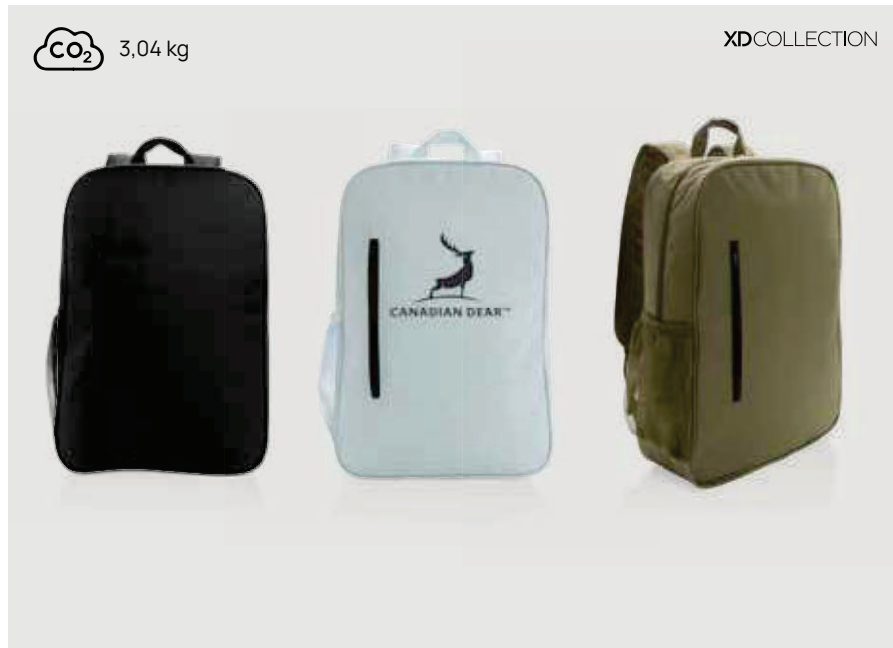

Tierra cooler backpack

Polyester • Volume 22L. **Size** 34 x 14 x 47 cm **Max. printsize** 150 x 200mm **Printtechnique** Screen transfer