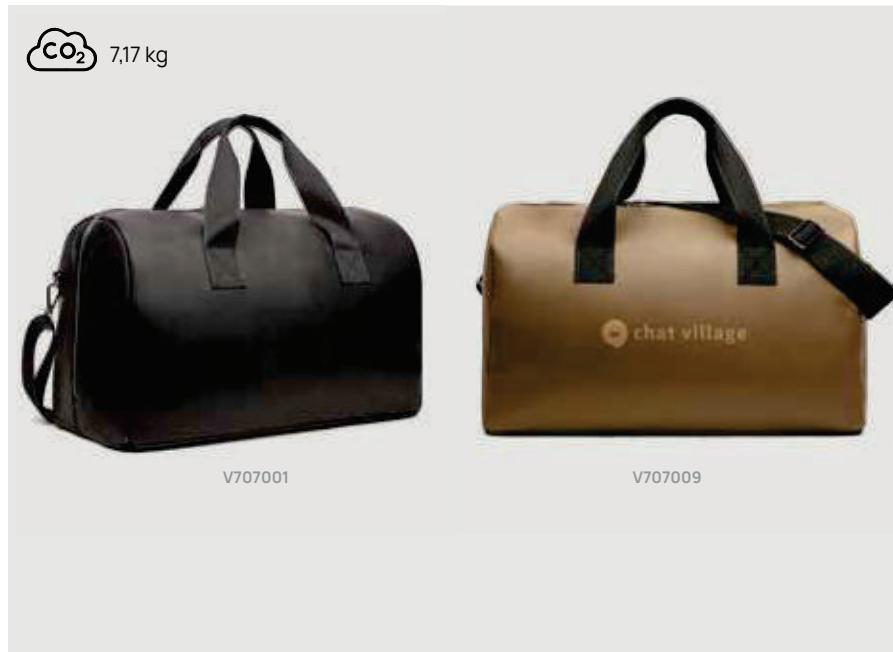

V7070

VINGA Bermond RCS recycled PU weekend bag

Recycled Polyurethane • Volume 36L. Size 48,5 x 25 x 30 cm Max. printsize 220 x 100mm Printtechnique Screen transfer

This product contains 32% RCS certified recycled polyurthane, CERTIFIED BY CONTROL UNION CU1162221