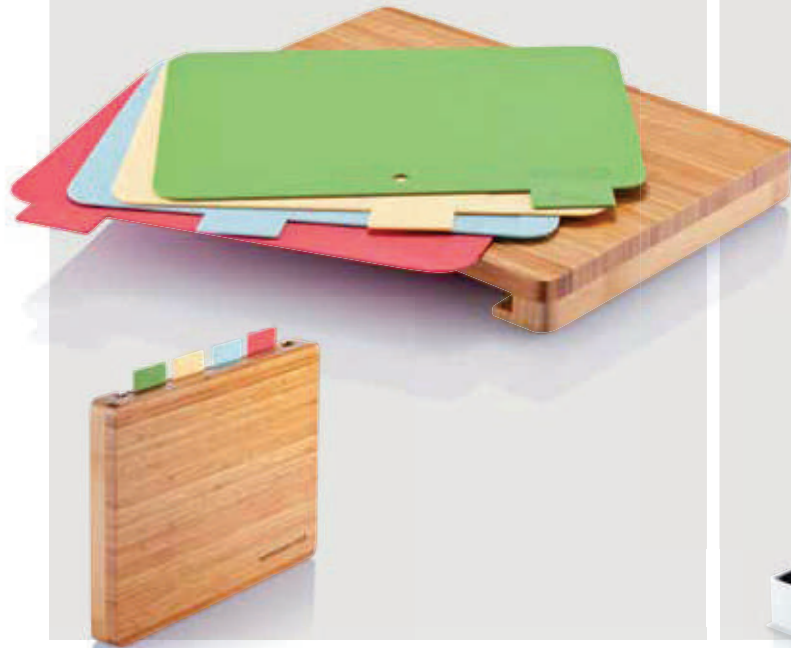

CO₂ 4,46 kg

P261.219

Cutting board with 4pcs hygienic boards

Polypropylene **Size** 25,9 x 5,5 x 36,1 cm **Max. printsize** 100 x 50mm
Printtechnique CO₂ engraving

CO₂ 5,4 kg

P262.323

Electric pepper and salt mill set

Acrylonitril Butadien Styrene (ABS) **Size** 19,1 x 6,4 x 26,6 x ø 5,2 cm
Max. printsize 80 x 37mm **Printtechnique** Pad print

CO₂ 2,05 kg

XDCOLLECTION

P262.340

Planet pepper & salt set

Stainless steel **Size** 16 x 9,4 x 8,2 cm **Max. printsize** 30 x 15mm
Printtechnique Pad print