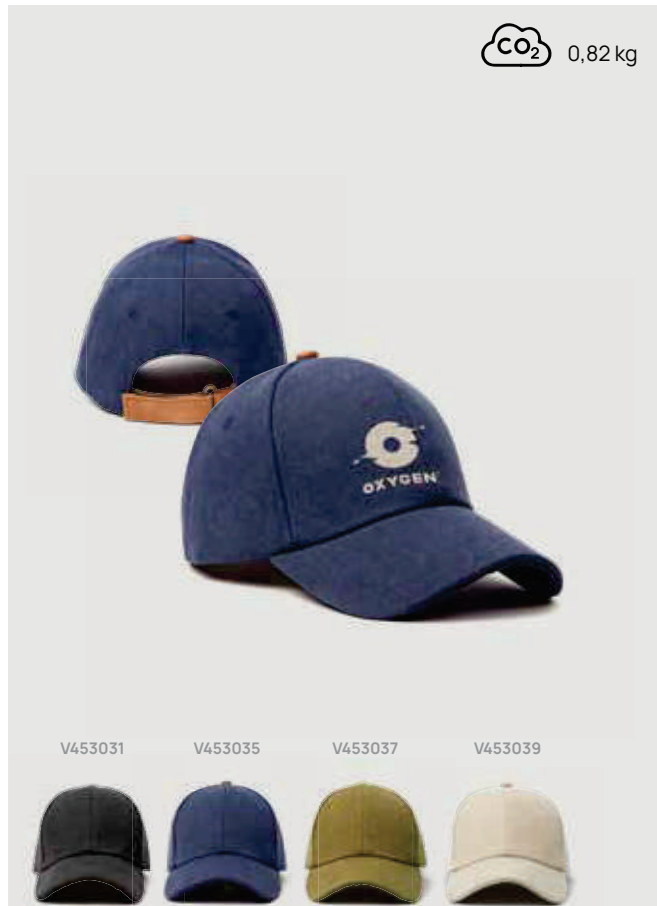

V45303

VINGA Bosler AWARE™ canvas cap

Recycled cotton • 6 Panel cap • Velcro • Circumference 58cm **Size** 29 x 20 x 15 cm **Max. printsize** 50 x 50mm **Printtechnique** Screen transfer