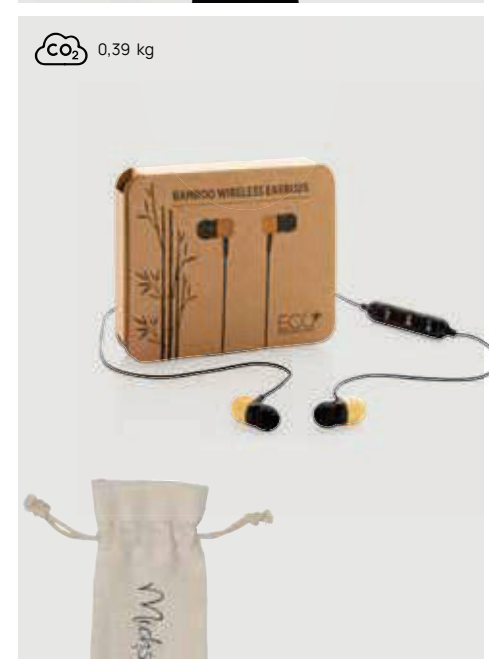

Bamboo • Charging time 1H • Playing time 3H • BT version 5.0 • Micro USB charging connector(s) • Mic • Pick up • Operating distance 10M • Earbuds batteries capacity 55mAh • Including spare ear tips **Size** 75 x 13 x 0,8 cm **Max. printsize** 50 x 70mm **Printtechnique** Screen transfer