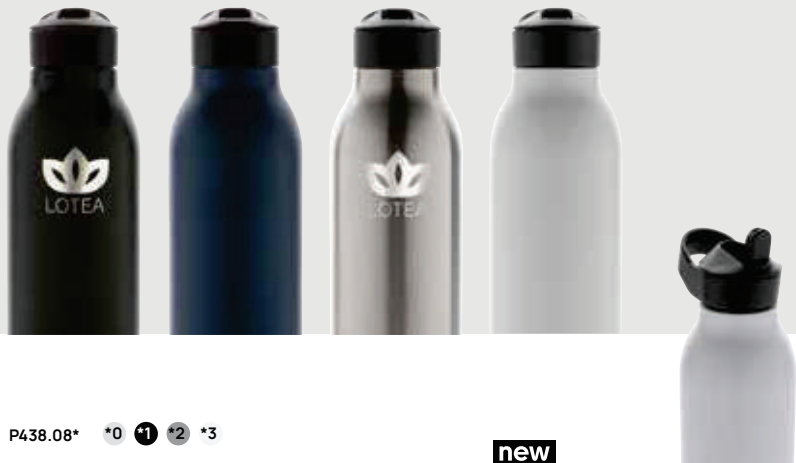

Avira Ara RCS Re-steel fliptop water bottle 500ml

P438.08* *0 *1 *2 *3

new

Recycled Stainless steel • Volume 0,5L. • Leak proof
• Vacuum insulation • Keeps warm for 5 hours • Keep cool for 15 hours • Carry handle **Size** 24 x ø 8 cm **Max.**
printsize 30 x 110mm **Printtechnique** Laser engraving

This product contains
80% RCS certified
recycled Stainless steel,
CERTIFIED BY CONTROL
UNION CU1162221

AVIRA

CO₂ 1,48 kg