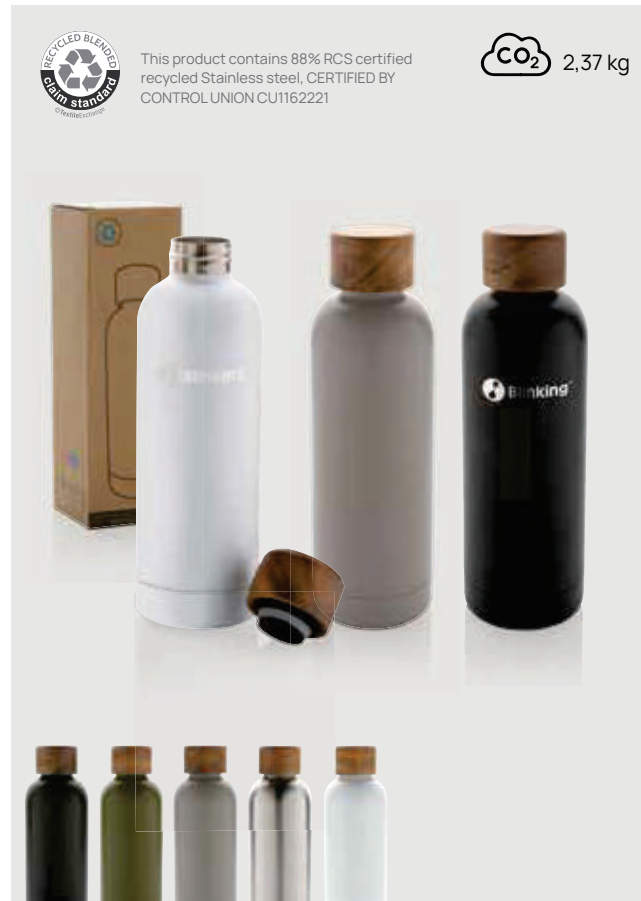

CO₂ 1,4 kg

P435.70* *0 *1 *2 *3 *5 *6 *7 *8 *9

RCS Recycled stainless steel Impact vacuum bottle

Recycled Stainless steel • Volume 0,5L. • Leak proof • Vacuum insulation • Keeps warm for 5 hours • Keep cool for 15 hours **Size** 22,5 x ø 7,4 cm **Max. printsize** 234 x 150mm **Printtechnique** Digital print round