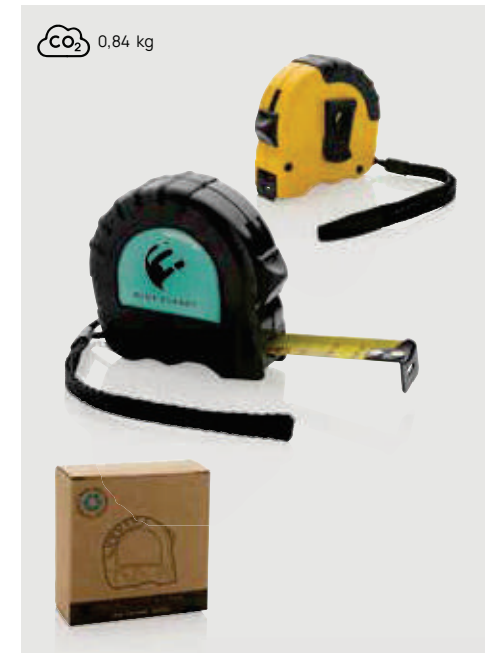

CO₂ 0,84 kg

P112.13* **1** **6**

RCS recycled plastic 5M/19 mm tape with stop button

Recycled ABS • Length 5M • Width 19mm • With yellow tape • Unit of measurement in cm • Wrist strap **Size** 7 x 6,5 x 3,9 cm **Max. printsize** 39 x 39mm **Printtechnique** Doming

This product contains 11% RCS certified recycled ABS, CERTIFIED BY CONTROL UNION CU1162221