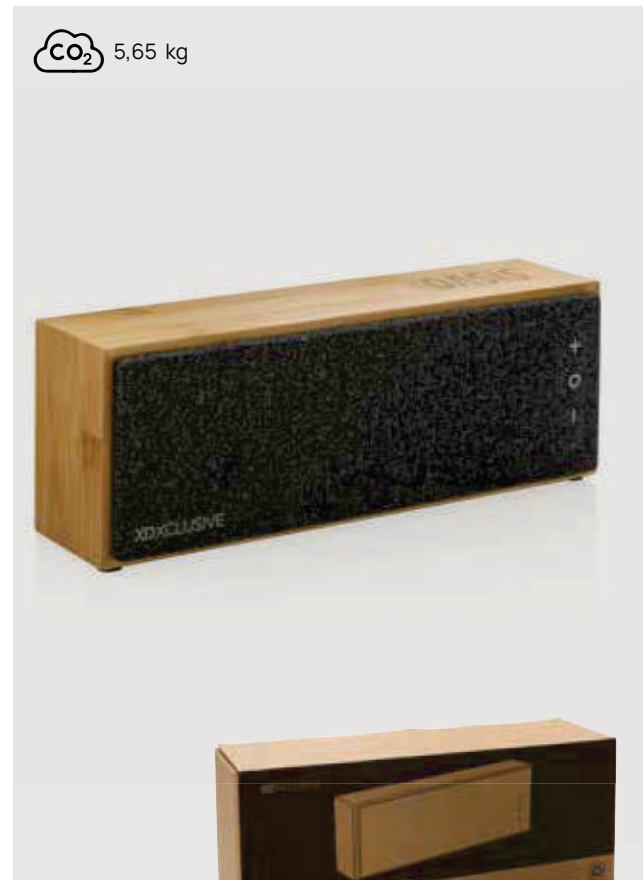

This product contains 39% RCS certified recycled ABS, CERTIFIED BY CONTROL UNION CU1162221

P329.639

Wynn 5W bamboo wireless speaker

FSC® bamboo • 5W • BT version 5.1 • Charging time 2H • Playing time 6H • Type-C charging connector(s) • Mic • Pick up • Operating distance 10M **Size** 8,7 x 7,9 x 8,3 cm **Max. printsize** 75 x 60mm **Printtechnique** CO₂ engraving