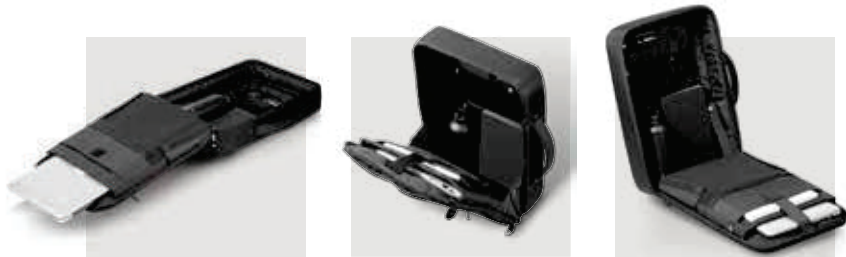

Bobby Bizz 2.0

P705.92* ⁺¹ ⁺² ⁺⁵

new

Recycled polyethylene terephthalate • Volume 10,5L.
• Laptop/Tablet pocket size 16" • PVC free **Size** 29 x 10
x 43 cm **Max. printsize** 160 x 180mm **Print technique**
Screen transfer