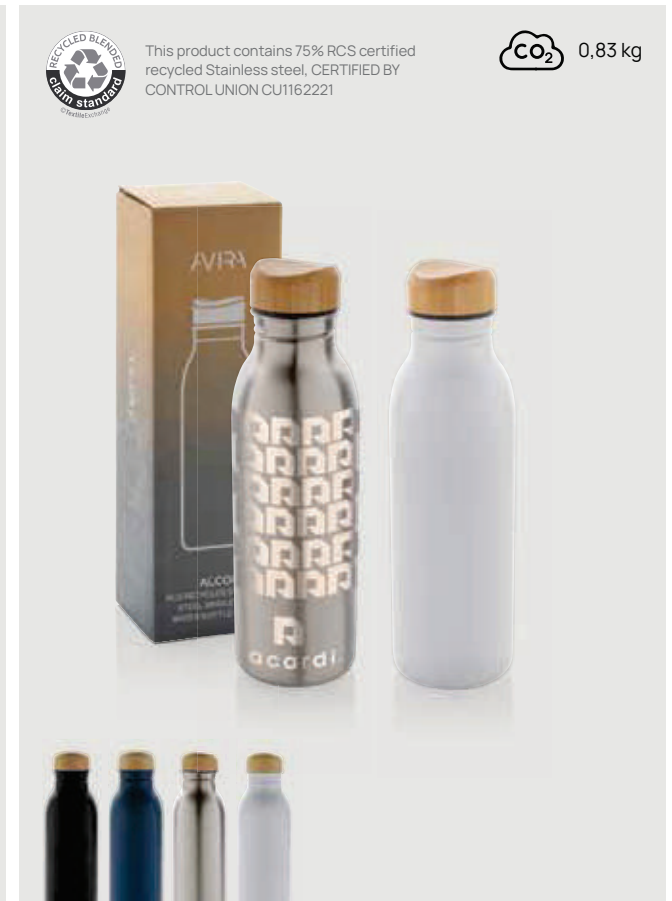

Drinkware

Your daily dose of hydration, served in style. From steaming hot to freezing cold.

P438.04* *0 *1 *3 *5 *7 *9

Avira Atik RCS Recycled PET bottle 1L

Recycled polyethylene terephthalate • Volume 1L. • Leak proof • No insulation • Carry loop **Size** 26,6 x ø 8,3 cm **Max. printsize** 261,5 x 150mm **Printtechnique** Digital print round