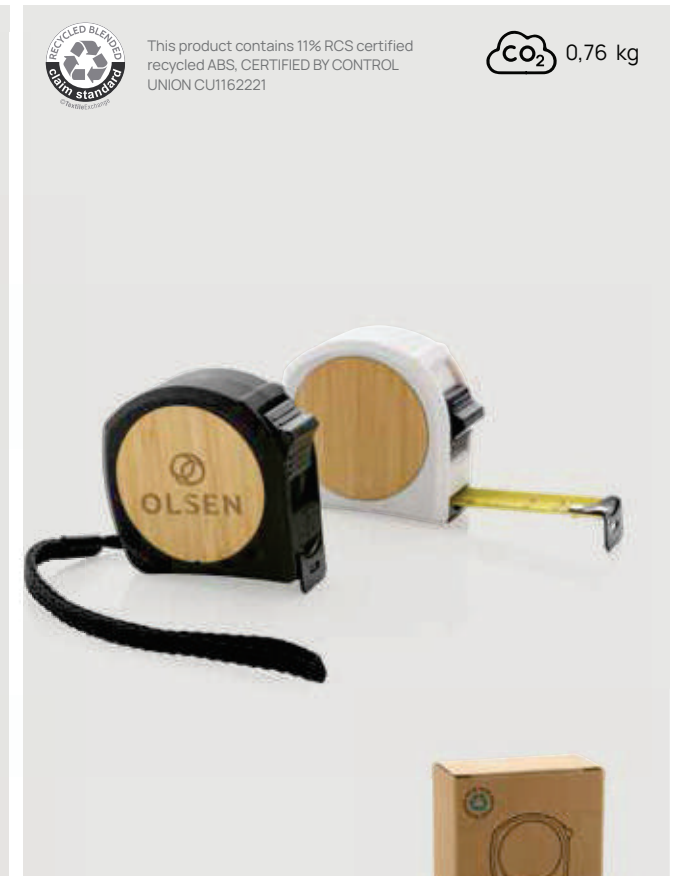

This product contains 11% RCS certified recycled ABS, CERTIFIED BY CONTROL UNION CU1162221

CO₂ 0,76 kg

P112.19* 1 *3

RCS recycled plastic bamboo tape 5M/19mm

Recycled ABS • Length 5M • Width 19mm • With yellow tape • Unit of measurement in cm • Wrist strap **Size** 6 x 6,3 x 2,9 cm **Max. printsize** 40 x 40mm **Printtechnique** CO₂ engraving