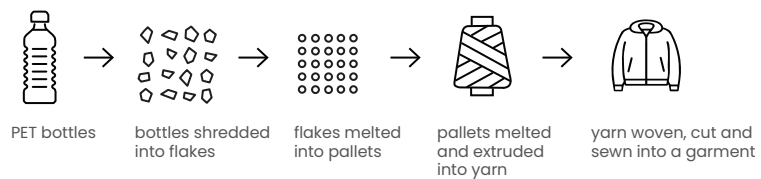

Our recycled polyester collection SS24

- Low impact and fully traceable garments
- 4 seasons outdoor collection
- Sophisticated fit for comfortable wear
- Details enabling better decoration

Recycled polyester process: