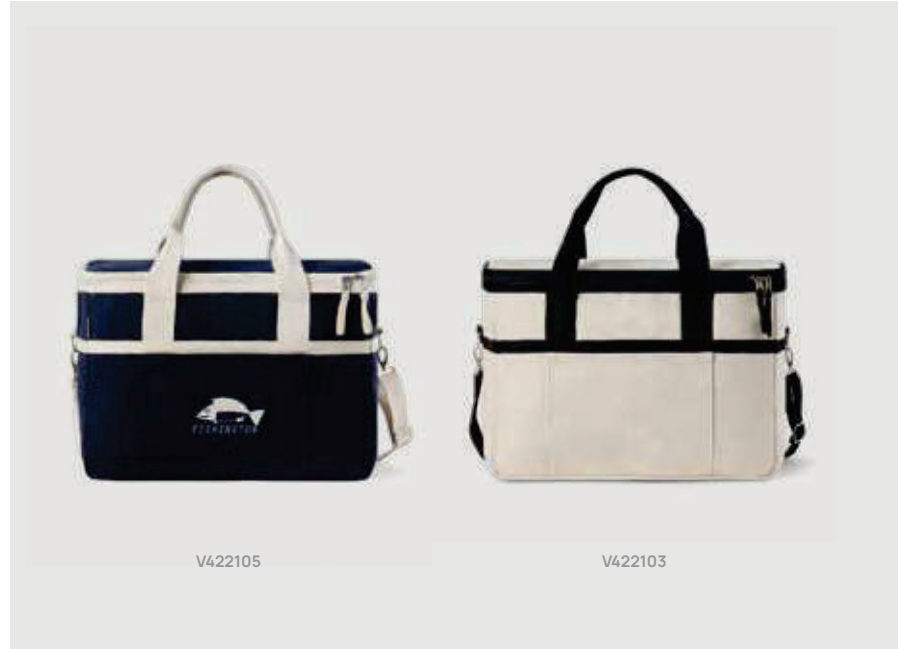

Size 45 x 15 x 35 cm Max. printsize 120 x 80mm

Printtechnique Screen transfer

CO₂ 2,93 kg

Vinga

V42210

new

VINGA Volonne AWARE™ recycled canvas cooler basket

Recycled cotton • Fabric weight 500 GSM • Volume 22L. **Size** 28 x 39 x 21 cm **Max. printsize** 100 x 100mm
Printtechnique Screen transfer