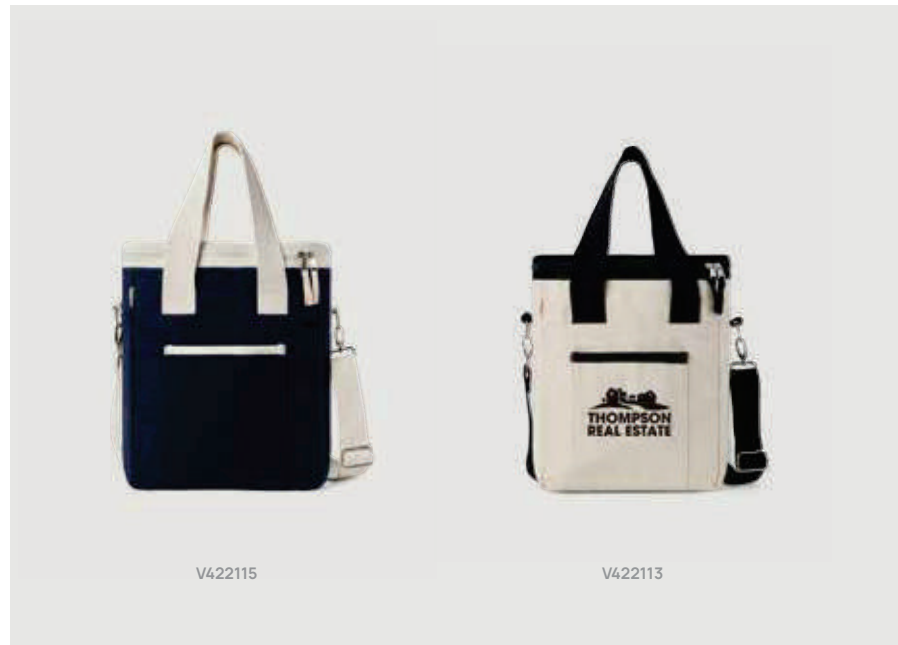

V42211

new

VINGA Volonne AWARE™ recycled canvas cooler tote bag

Recycled cotton • Fabric weight 500 GSM • Volume 10L. **Size** 34 x 25 x 12 cm **Max. printsize** 100 x 100mm
Printtechnique Screen transfer