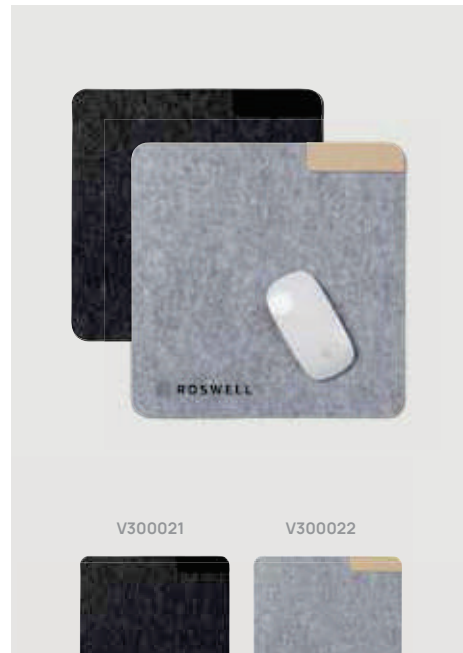

V300021

V300022

V77301

new

VINGA Aibon GRS recycled felt notebook

Paper • A5 size • Softcover • Lined pages • 160 pages • White paper • 70 g/m2 paper **Size** 15 x 1,5 x 21,9 cm **Max. printsize** 60 x 150mm **Printtechnique** Screen transfer