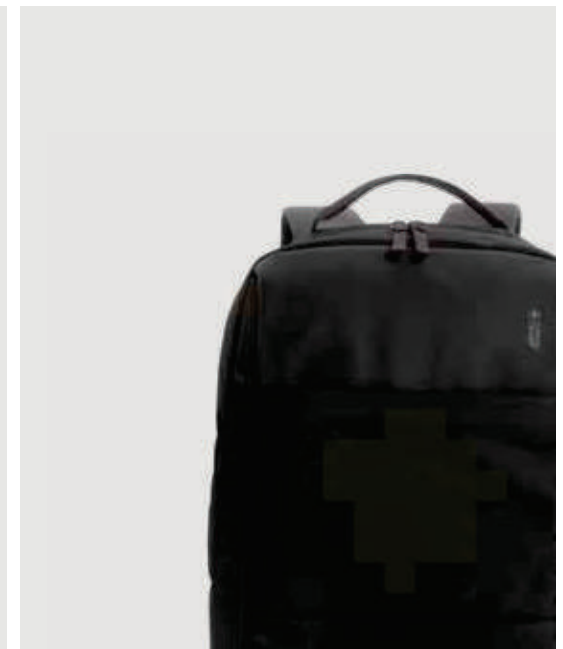

Swiss Peak AWARE™ RPET 15.6 inch day pack

Recycled polyethylene terephthalate • Volume 15,31L. • Laptop/Tablet pocket size 15.6" • PVC free **Size** 30 x 14,5 x 43,5 cm **Max. printsize** 140 x 90mm **Print technique** Screen transfer

3,14 kg