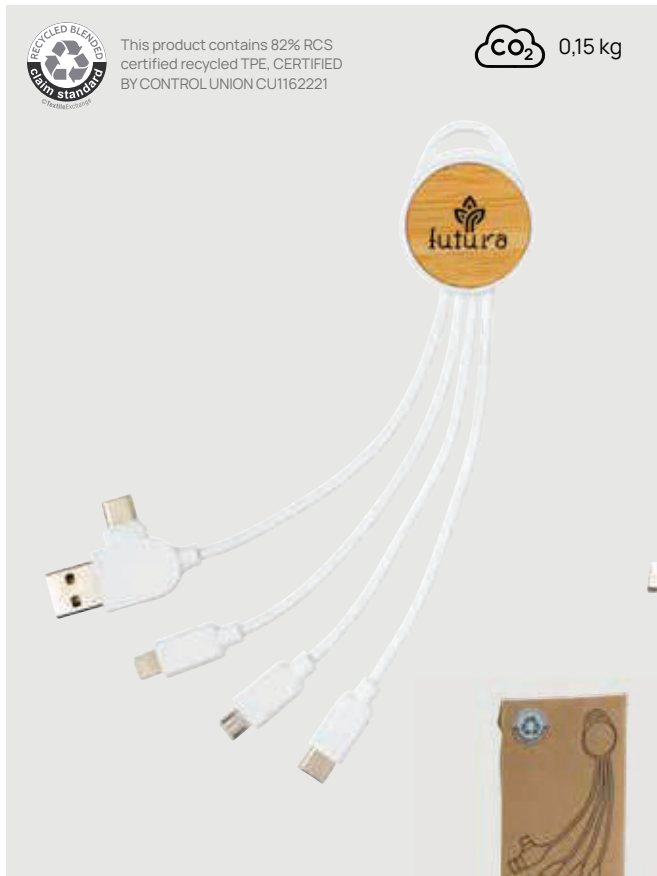

P302.473

RCS recycled plastic Ontario 6-in-1 round cable

Recycled TPE • Max current 5V/2A • Lightning Output • Micro USB output • 20 cm charging cable • Type-C & USB-A charging connector(s) **Size** 16 x 3 x 2 cm **Max. printsize** 25 x 25mm
Printtechnique CO₂ engraving