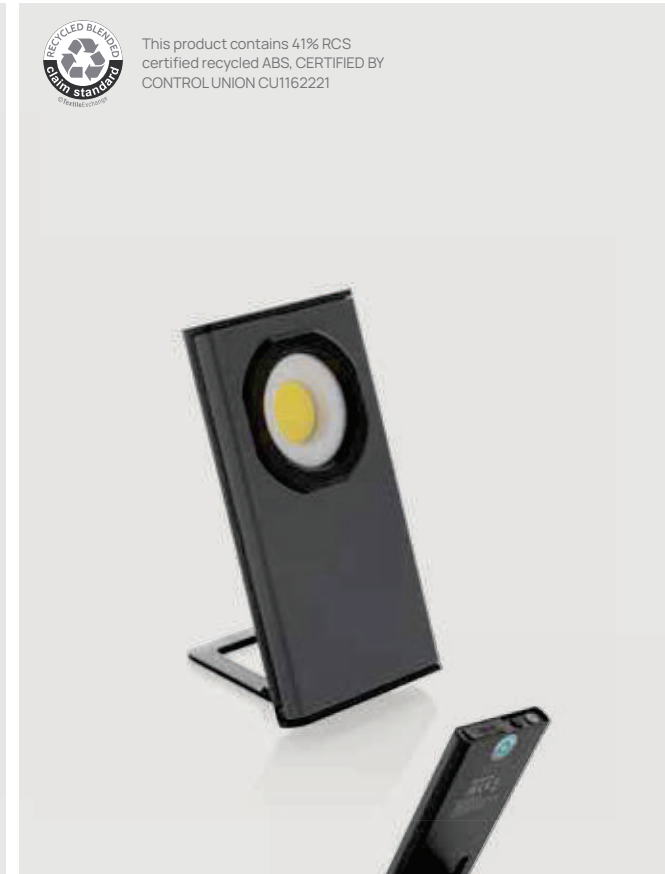

This product contains 41% RCS certified recycled ABS, CERTIFIED BY CONTROL UNION CU1162221

P513.242

new

Gear X RCS recycled plastic USB pocket work light 260 lumen

Recycled ABS • COB LED • 260 lumens • Beam reach 2M. • Operating time 3H • Rechargeable **Size** 10,6 x 5,5 x 1,4 cm **Max. printsize** 30 x 30mm **Printtechnique** Pad print