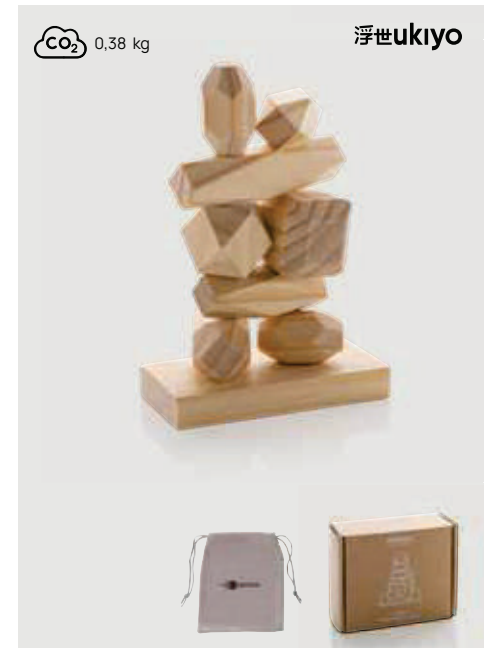

P940.163

Deluxe tumbling tower wood block stacking game

FSC® wood Size 21,2 x 7,2 x 7,4 cm Max. printsize 80 x 20mm Printtechnique Pad print

P940.113

Wooden brain game in canvas pouch

FSC® wood Size 7 x 7 x 7 cm Max. printsize 100 x 100mm Printtechnique Screen transfer

P940.153

Deluxe mikado/domino in wooden box

Medium density fibreboard Size 20 x 9,2 x 3,3 cm Max. printsize 110 x 60mm Printtechnique CO2 engraving

P940.299

Ukiyo Crios wooden balancing rocks in pouch

Wood Size 5 x 10 x 16 cm Max. printsize 90 x 45mm Printtechnique CO2 engraving