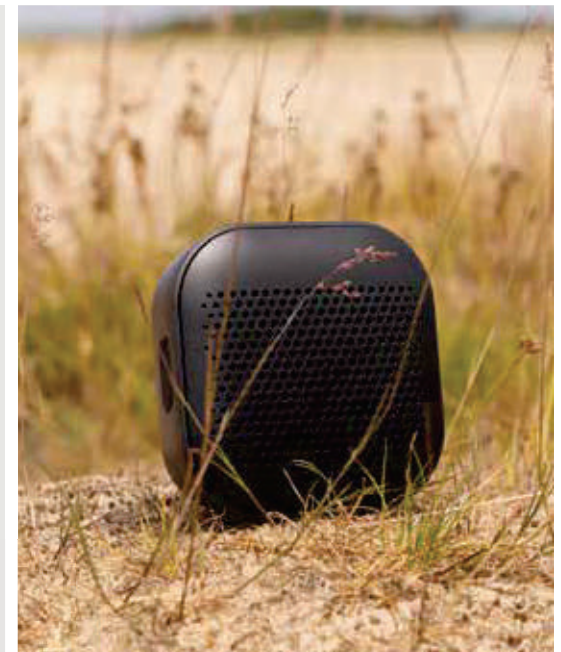

P329.971

RCS recycled plastic Soundbox 3W speaker

Recycled ABS • 3W • BT version 5.3 • Charging time 3H
• Playing time 2H • Type-C charging connector(s) • Mic
• Pick up • Operating distance 10M • Waterproof level
IPX 4 **Size** 9,2 x 9,2 x ø 3,4 cm **Max. printsize** 40 x 15mm
Printtechnique Pad print

This product contains 41% RCS certified recycled ABS, CERTIFIED BY CONTROL UNION CU1162221

CO₂ 1,61 kg