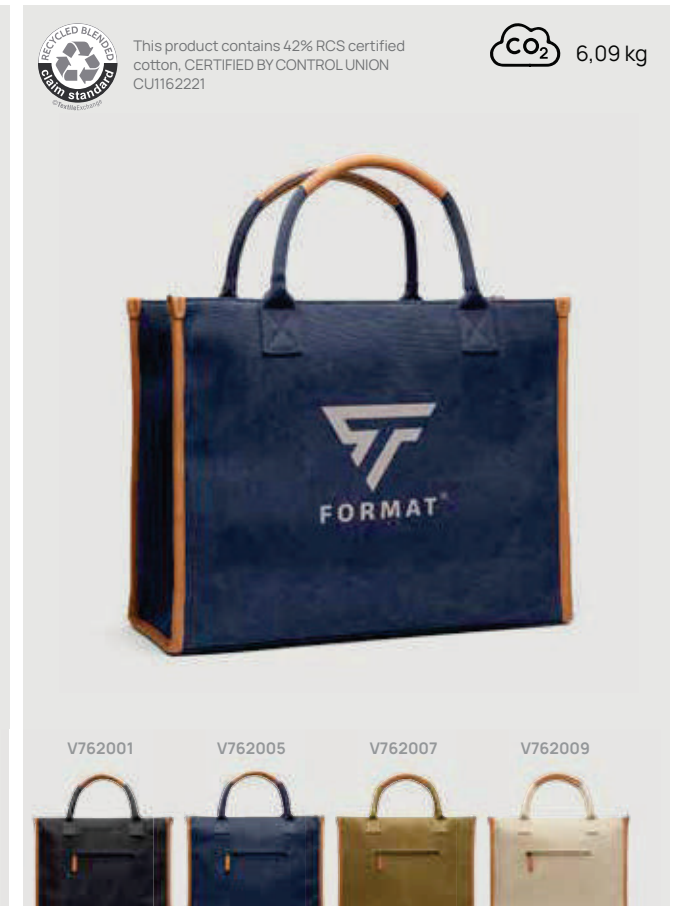

V7733

VINGA Bosler RCS recycled canvas note book

Recycled Canvas • A5 size • Hardcover • Lined pages • 80 pages • Cream paper • 80 g/m2 paper **Size** 21,5 x 14,5 x 1,5 cm **Max. printsize** 100 x 50mm **Printtechnique** Screen transfer