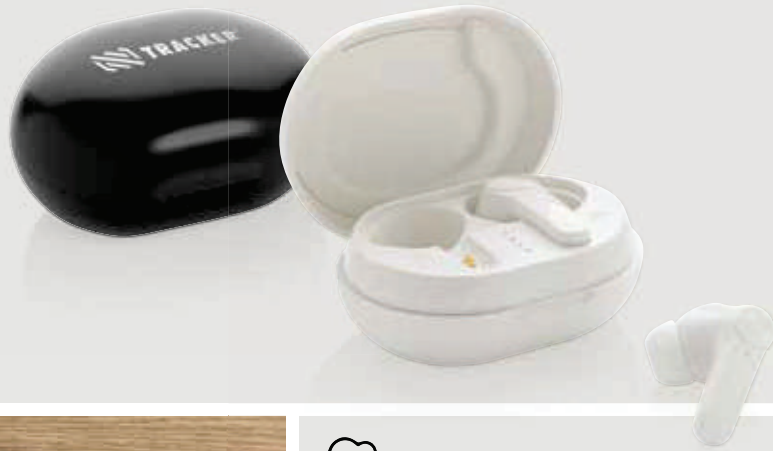

Audio

CO₂ 0,56 kg