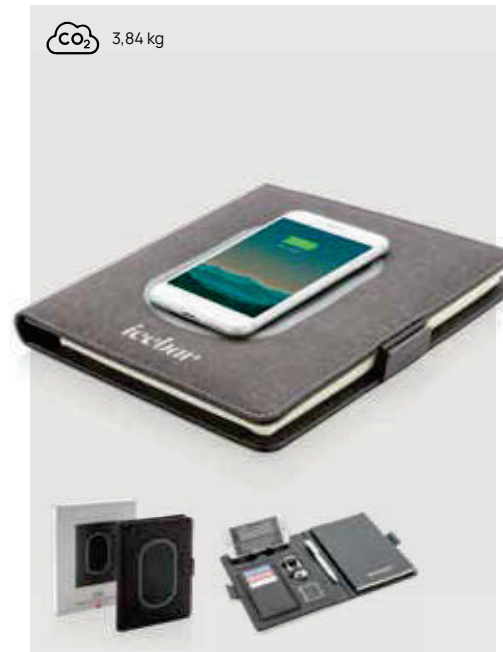

3,84 kg

P774.562

Swiss Peak RCS rePU notebook with 2-in-1 wireless charger

Recycled Polyurethane • 10W charging power • Input(s) speed 5V/2.1A • 2 wireless charging coil(s) • Type-C charging connector(s) • 30 charging cable **Size** 17,5 x 22,5 x 2,5 cm **Max. printsize** 80 x 80mm **Printtechnique** CO₂ engraving