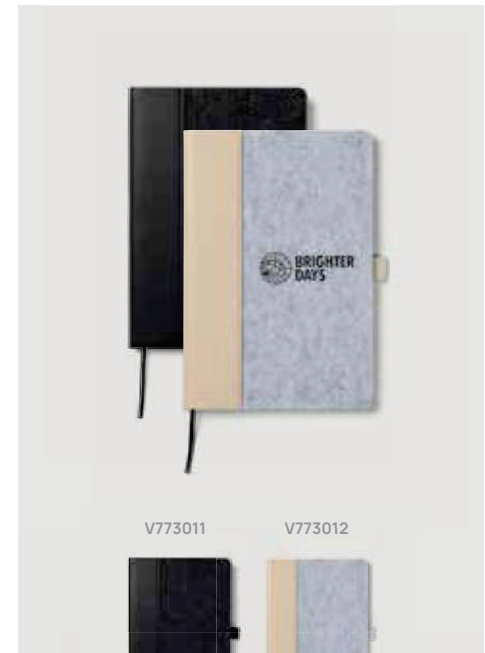

V773011

V773012

V78810

new

VINGA Aibon GRS recycled felt 14" laptop sleeve

Recycled felt • Laptop/Tablet pocket size 14" **Size** 25 x 1 x 35,5 cm **Max. printsize** 180 x 220mm **Printtechnique** Screen transfer

This product contains 82% GRS certified recycled felt, CERTIFIED BY CONTROL UNION CU1162221