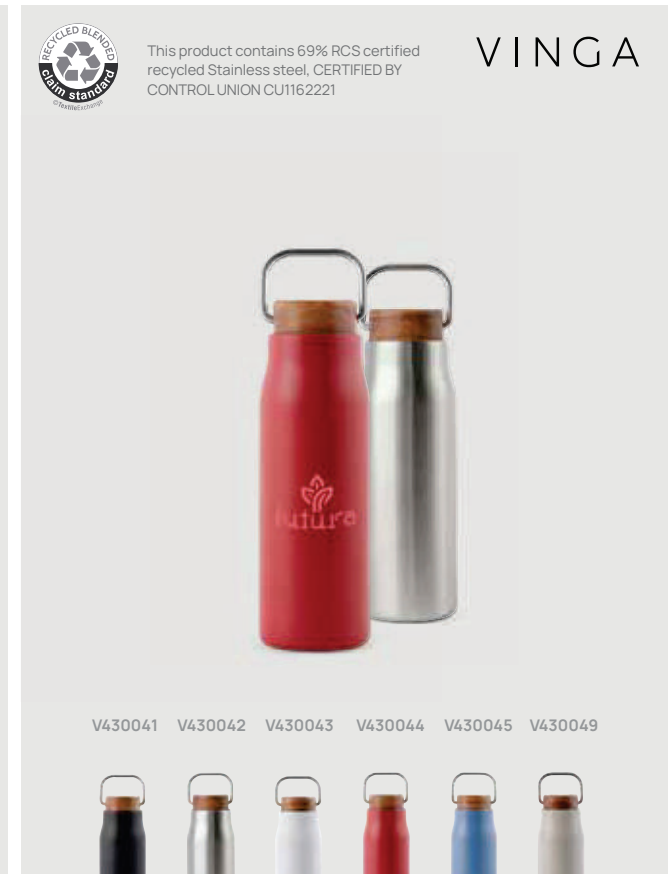

V43004

new

VINGA **Ciro** RCS recycled vacuum bottle 300ml

Recycled Stainless steel • Volume 0,3L. • Spillproof • Vacuum insulation • Keeps warm for 5 hours • Keep cool for 15 hours • Carry handle **Size** 18,6 x ø 6 cm **Printtechnique** On request