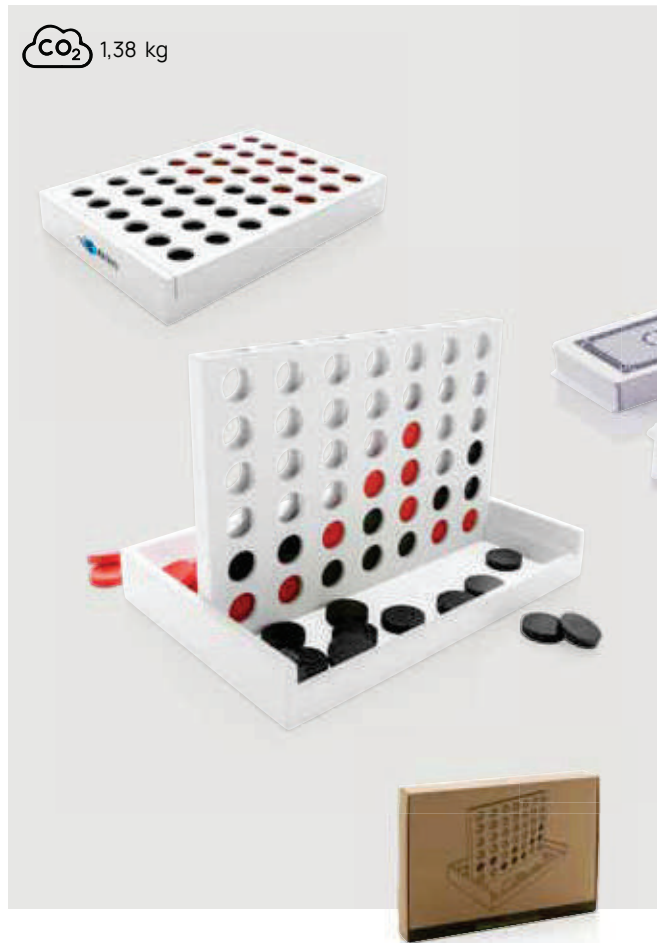

 1,87 kg

P940.129

FSC® wood **Size** 29,5 x 29,3 x 2,7 cm **Max. printsize** 100 x 10mm **Printtechnique** CO₂ engraving

CO₂ 1,38 kg

P940.243

Connect four wooden game

Medium density fibreboard **Size** 24 x 17 x 16,5 cm **Max. printsize** 100 x 25mm **Printtechnique** CO₂ engraving