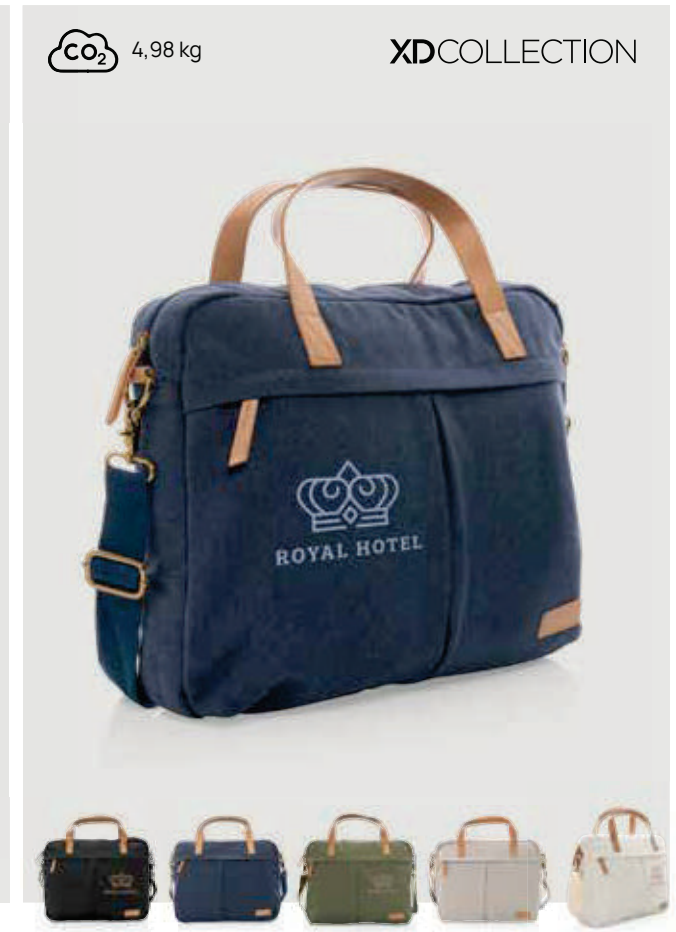

P760.23* *0 *1 *2 *5 *7

Impact AWARE™ 16 oz. recycled canvas laptop bag

Recycled cotton • Volume 12L. • Laptop/Tablet pocket size 15,6"
• PVC free **Size** 39,5 x 10 x 32 cm **Max. printsize** 100 x 120mm
Printtechnique Screen transfer