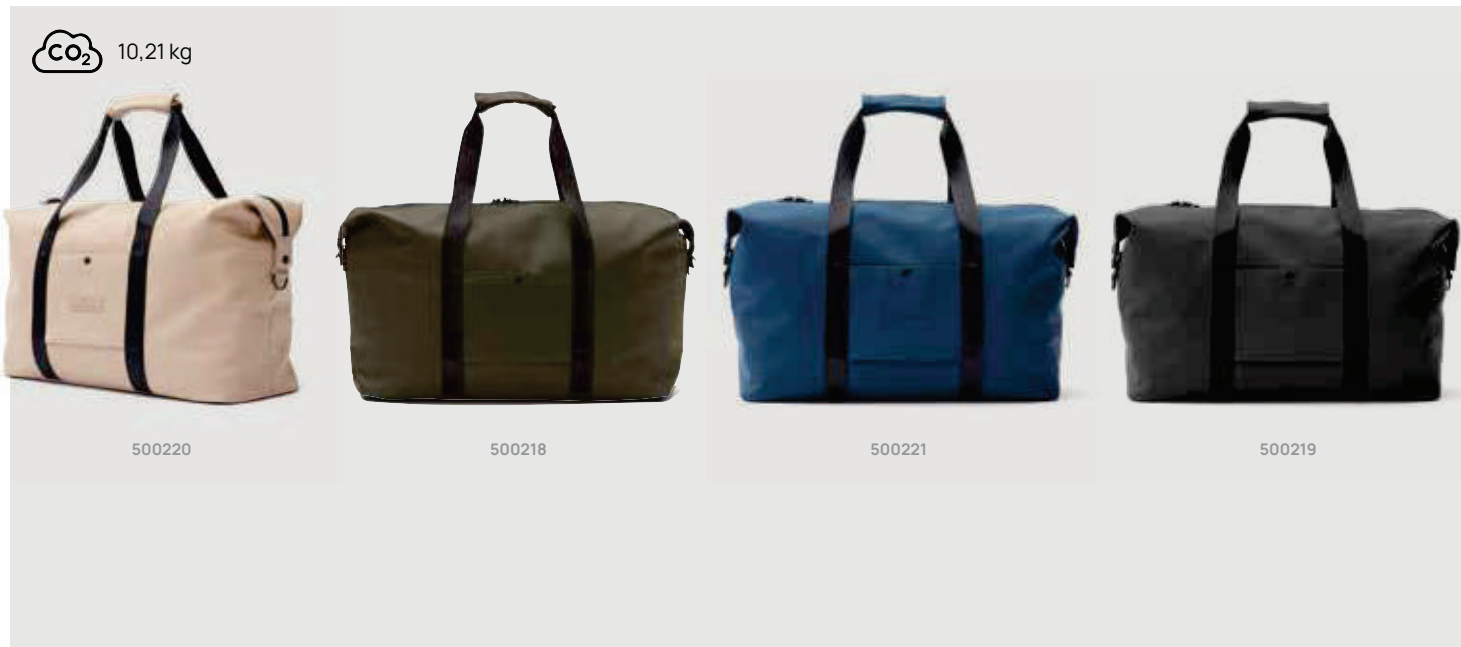

VINGA Baltimore Weekendbag

Polyester • Volume 40,4L. **Size** 55,5 x 22 x 43 cm **Max.**
printsize 100 x 100mm **Printtechnique** Screen transfer