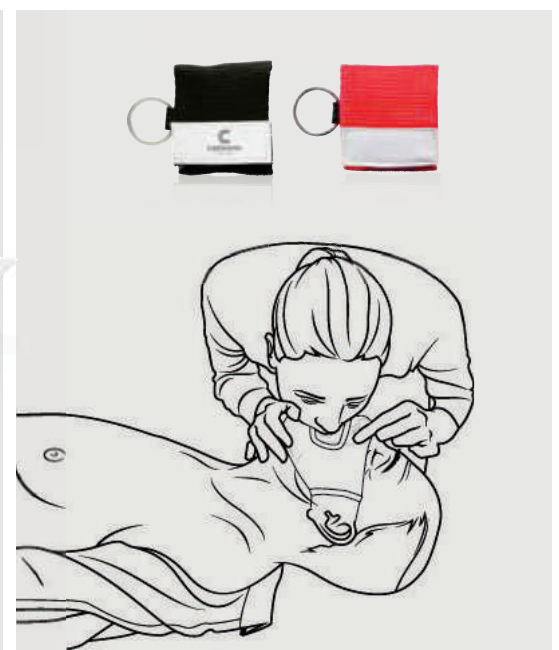

 1,66 kg

P265.24*  

Keychain CPR mask

Polypropylene **Size** 5,5 x 2 x 5 cm **Max. printsize** 35 x 10mm **Printtechnique** Pad print

 0,18 kg

Home & Living

Gifts for creating memories are a special way to show your love and care, as they provide thoughtful design that not only offers cherished moments but also helps you create lasting memories for life.