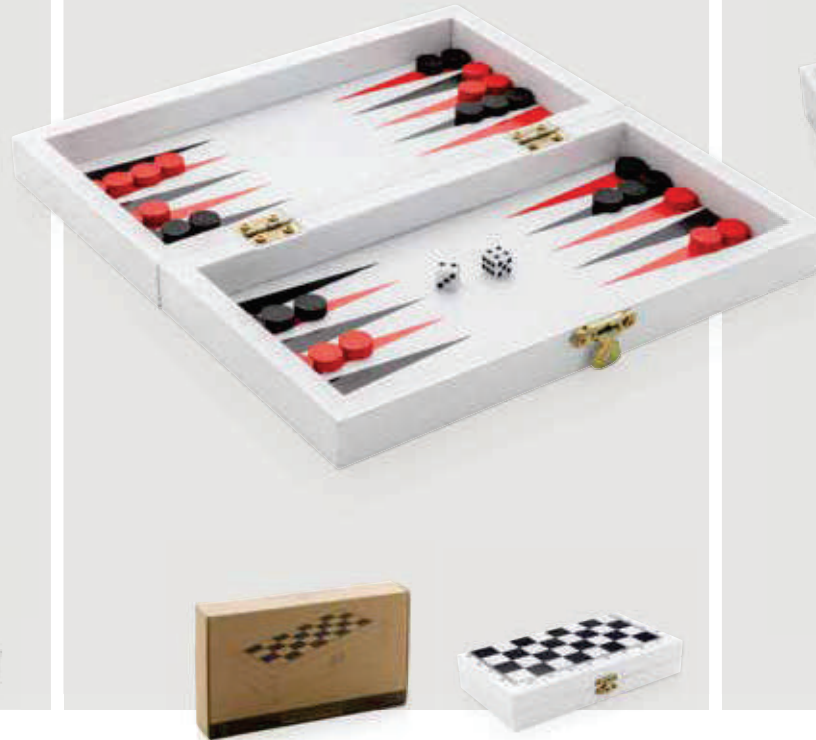

P940.133

Deluxe 3-in-1 boardgame in box

FSC® wood **Size** 20,2 x 21 x 1,9 cm **Max. printsize** 50 x 7mm **Printtechnique** Pad print

CO₂ 0,55 kg

XDCOLLECTION