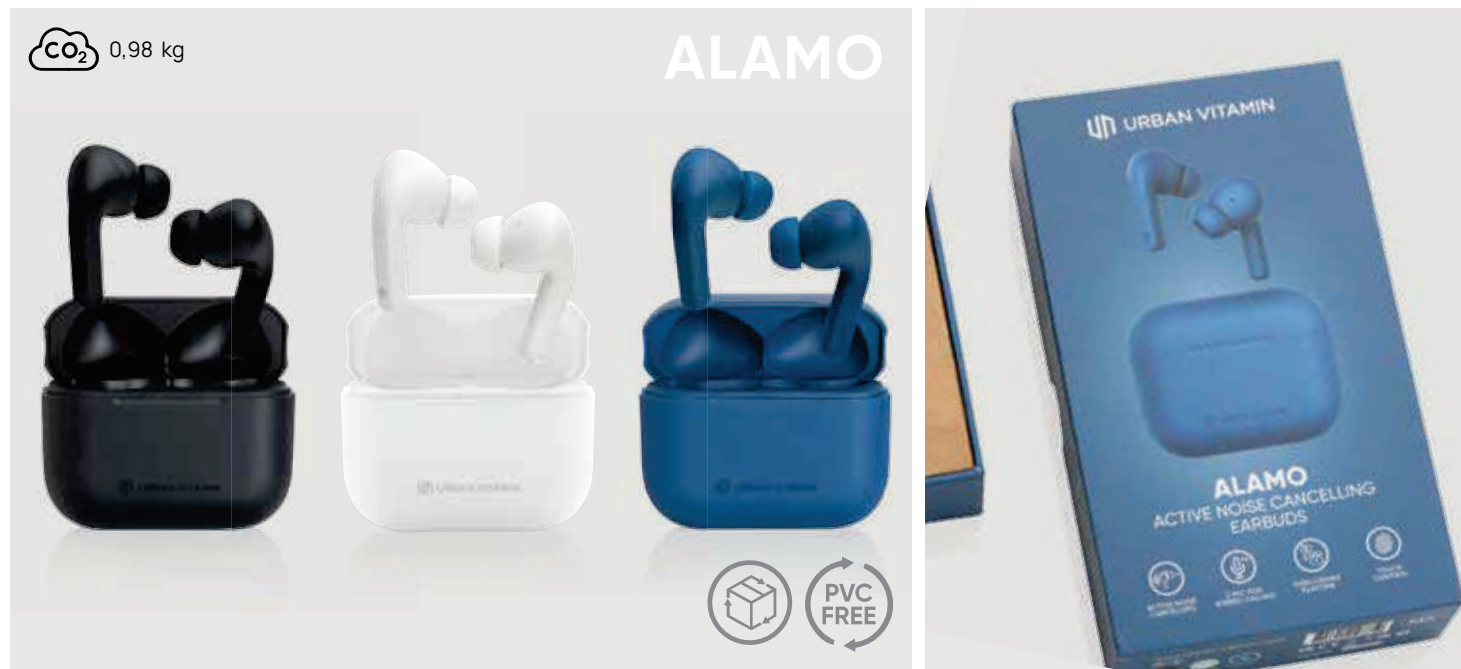

Urban Vitamin Gilroy hybrid ANC and ENC earbuds

CO₂ 0.87 kg

P329.70* *3

Acrylonitril Butadien Styrene (ABS) • Charging time 2H • Playing time 5H • BT version 5.0 • Type-C charging connector(s) • Mic • Pick up • Touch function • Operating distance 10M • ENC • Earbuds batteries capacity 45mAh • Including spare ear tips
Size 6,8 x 4,5 x 3,1 cm **Max. printsize** 40 x 20mm
Printtechnique Pad print