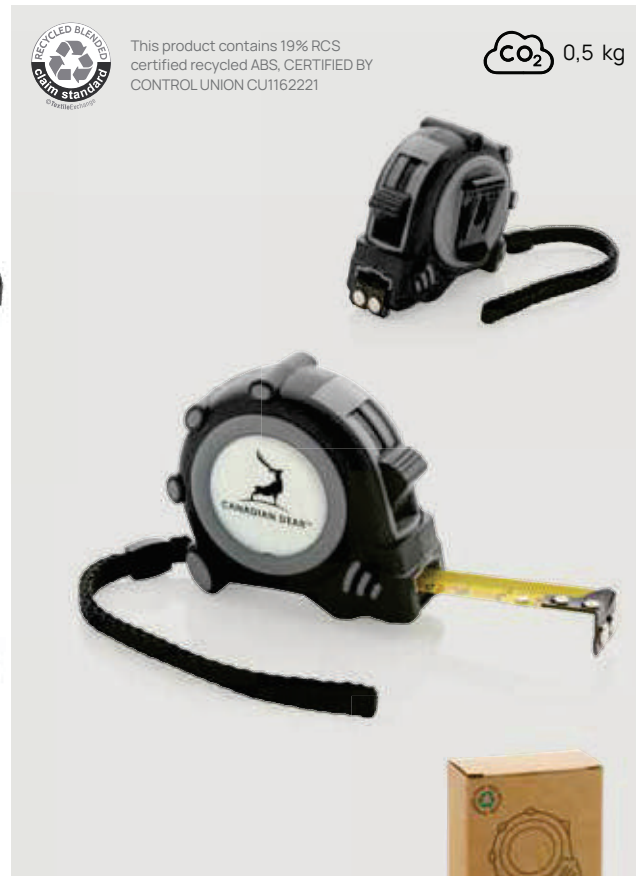

This product contains 19% RCS certified recycled ABS, CERTIFIED BY CONTROL UNION CU1162221

CO₂ 0,5 kg

P112.141

RCS recycled plastic Grip 3M/16mm tape

Recycled ABS • Length 3M • Width 16mm • With yellow tape • Unit of measurement in cm • Wrist strap • With magnet **Size** 6,2 x 7,3 x 3,6 cm **Max. printsize** 36 x 36mm **Printtechnique** Doming