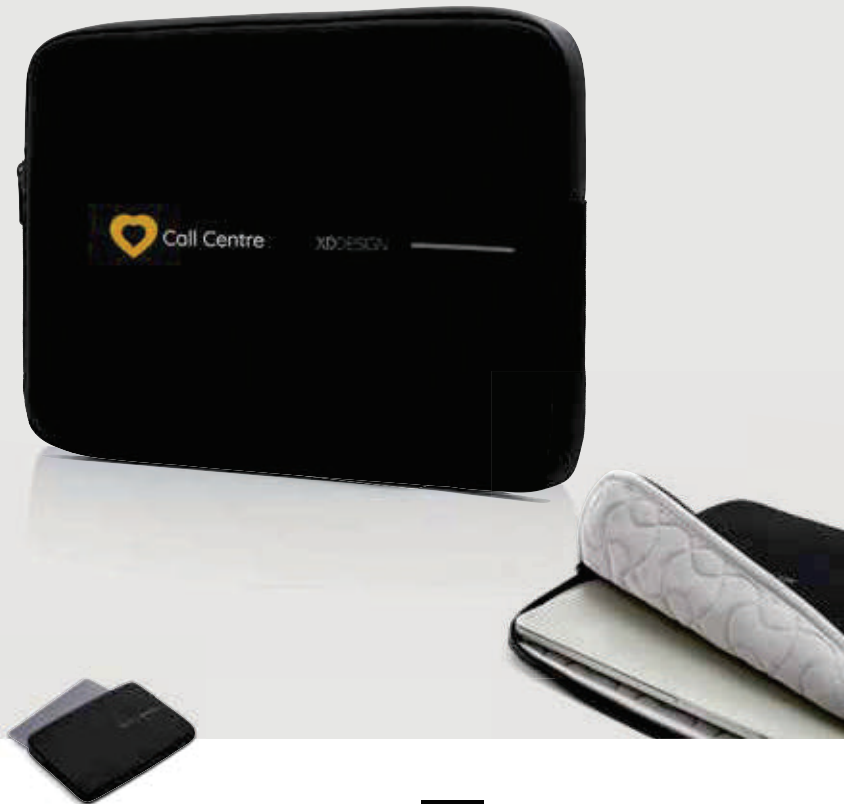

Bags & Travel

2 kg

P706.201

new

XD Design 14" Laptop Sleeve

Recycled polyethylene terephthalate • Volume 2L. • Laptop/Tablet pocket size 14" • PVC free **Size** 34,5 x 2,5 x 24 cm **Max. printsize** 140 x 140mm **Print technique** Screen transfer

XDDESIGN

2,57 kg