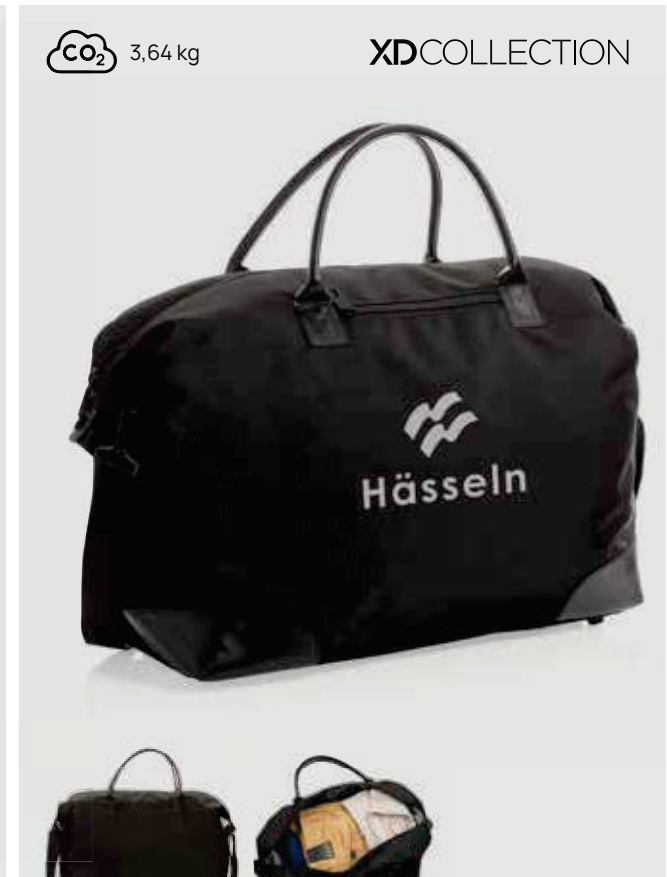

CO₂ 3,64 kg

XDCOLLECTION

P707.131

Impact Aware™ RPET 1200D Weekend bag

Recycled polyethylene terephthalate • Volume 34L. **Size** 46 x 42,5 x 20 cm **Max. printsize** 250 x 150mm **Print technique** Screen transfer