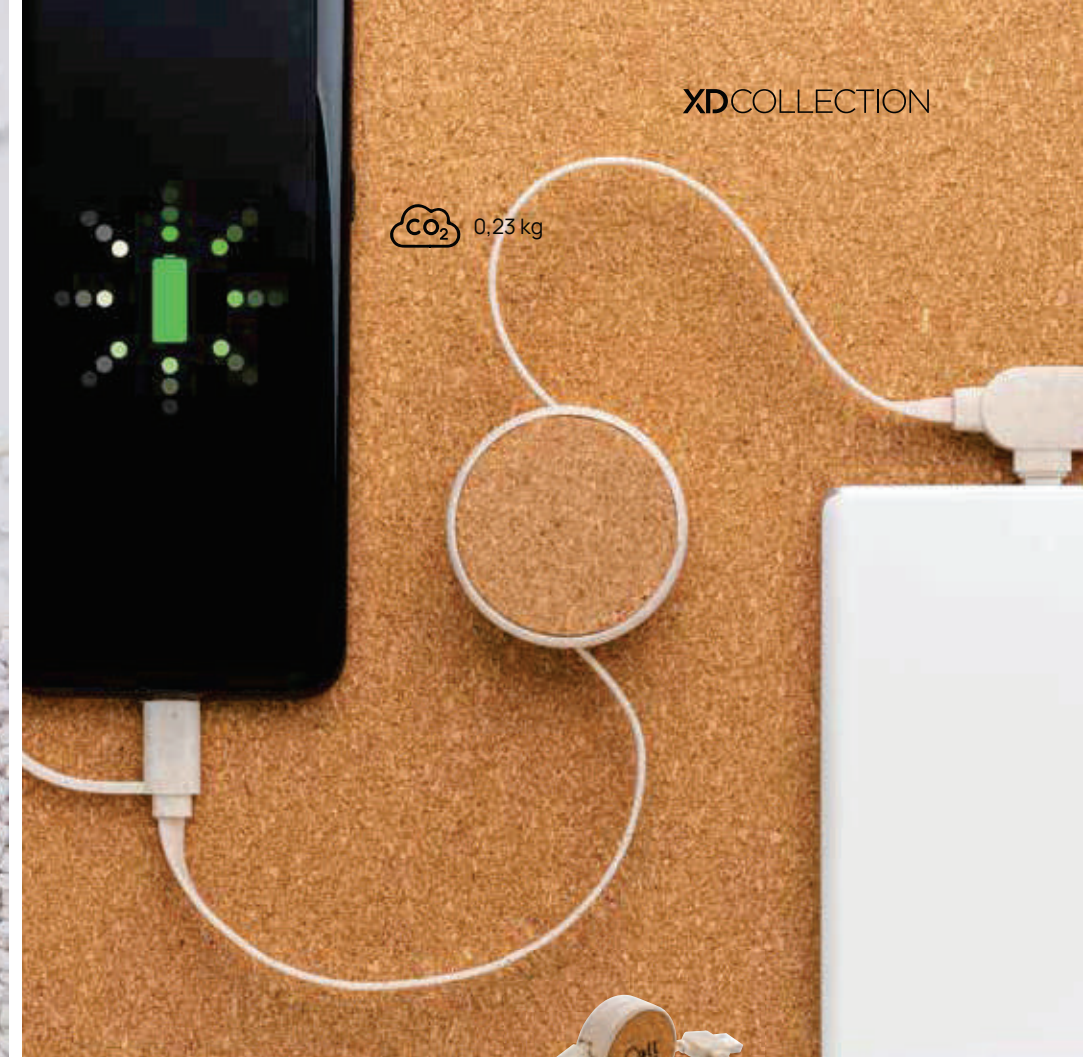

This product contains 63% RCS certified recycled TPE, CERTIFIED BY CONTROL UNION CU1162221

XDCOLLECTION

CO₂ 0,23 kg

P302.369

Cork and Wheat 6-in-1 retractable cable

Cork • Max current 5V/2A - 9V/2A • Supports Carplay & Android Auto • Lightning Output • Micro USB output • 100 cm charging cable • Type-C & USB-A charging connector(s) • Fast charge • Sync function Size 14 x 5 x 2 cm Max. printsize 35 x 35mm Printtechnique CO₂ engraving