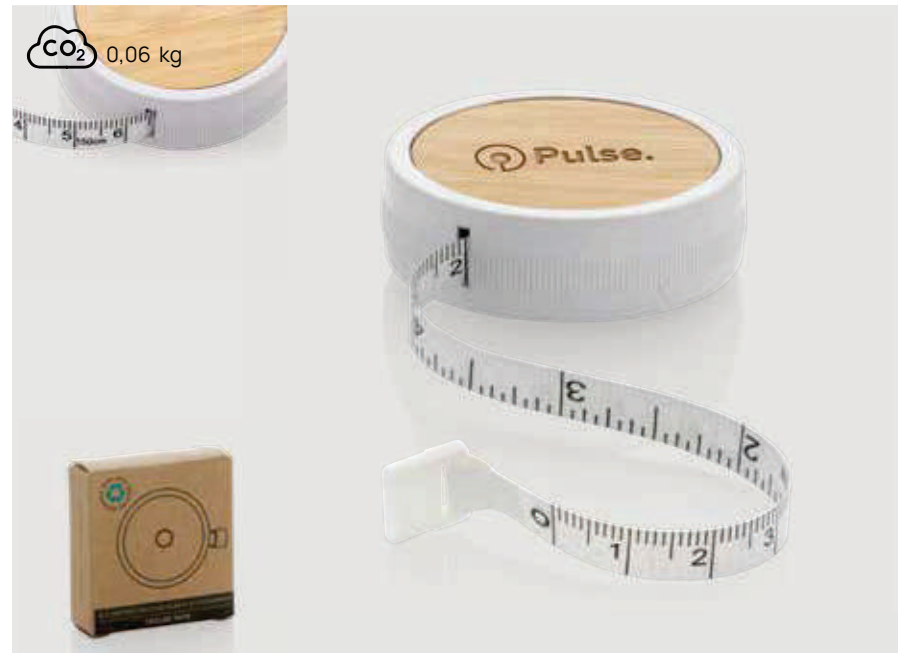

This product contains 45% RCS certified recycled ABS, CERTIFIED BY CONTROL UNION CU1162221

P110.023

RCS recycled plastic tailor tape

Recycled ABS • Length 1,5M • Width 7mm • Double-sided markings • With white tape • Unit of measurement in cm/inches • Slow tape retraction **Size** 1,6 ø 5,2 cm **Max.**
prints size 35 x 35mm **Printtechnique** Pad print