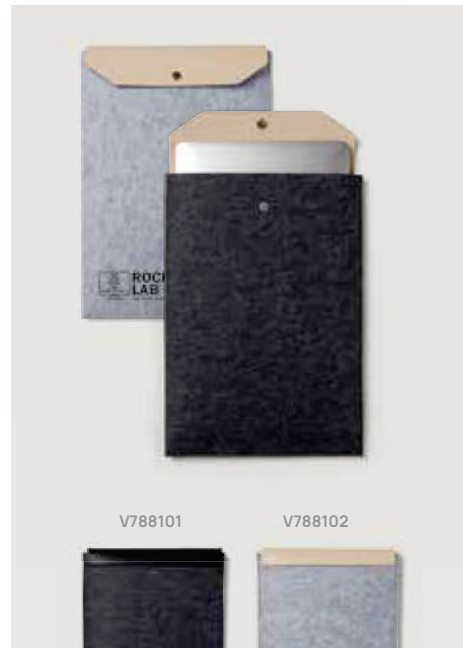

V788101

V788102

V78811

new

VINGA Aibon GRS recycled felt 17" laptop sleeve

Recycled felt • Laptop/Tablet pocket size 15" **Size** 28 x 1 x 40 cm **Max. printsize** 200 x 250mm **Printtechnique** Screen transfer

This product contains 82% GRS certified recycled felt, CERTIFIED BY CONTROL UNION CU1162221