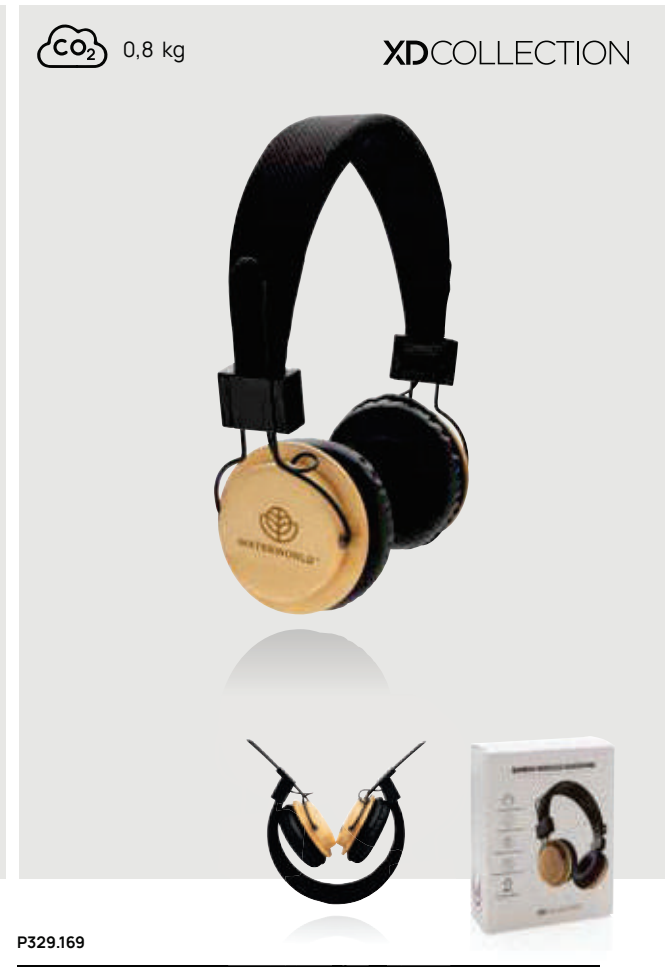

P329.169

Bamboo wireless headphone

Bamboo • Over ear • Charging time 2H • Playing time 4H • BT version 5 • Micro USB charging connector(s) • Mic • Pick up • Operating distance 10M • Foldable **Size** 17 x 7 x 18 cm **Max. printsize** 40 x 40mm **Printtechnique** CO₂ engraving