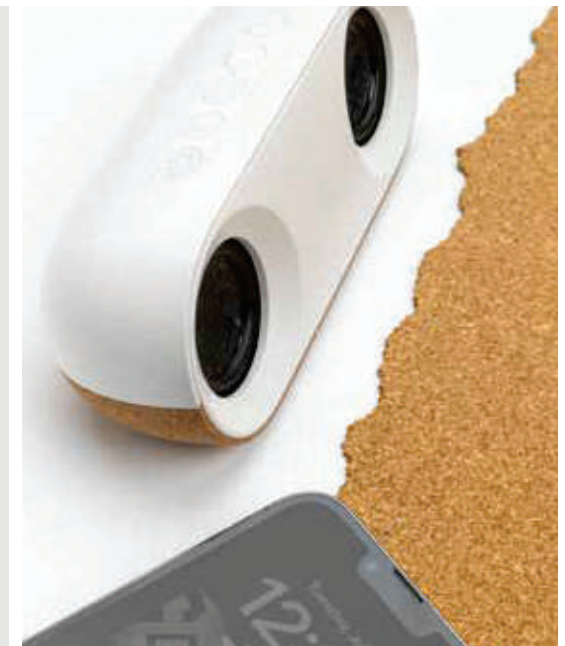

Oregon RCS recycled plastic and cork 10W speaker

Recycled ABS • 10W • BT version 5.3 • Charging time 3H • Playing time 10H • Type-C charging connector(s) • Mic • Pick up • Operating distance 10M **Size** 16,6 x 6,8 x 6,5 cm **Max. printsize** 40 x 45mm **Printtechnique** Pad print

This product contains 25% RCS certified recycled ABS, CERTIFIED BY CONTROL UNION CU1162221