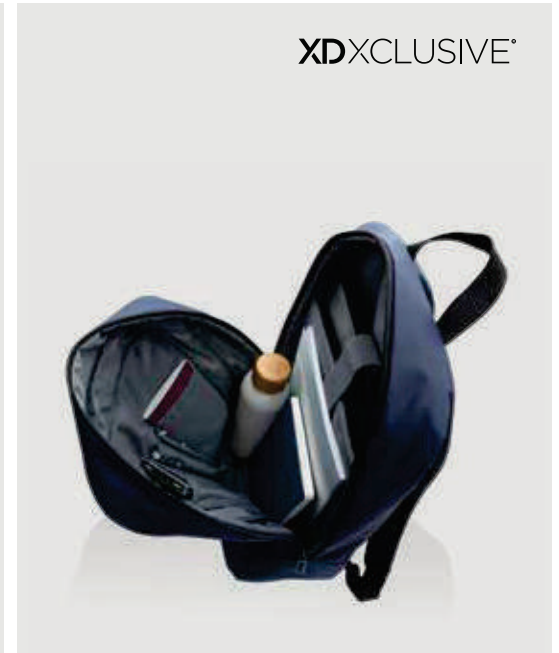

P763.30* **1** **2** **5**

new

Armond AWARE™ RPET 15.6 inch standard laptop backpack

Recycled polyethylene terephthalate • Volume 17L. • Laptop/Tablet pocket size 15.6" • PVC free **Size** 31 x 13 x 44 cm **Max. printsize** 120 x 60mm **Print technique** Screen transfer