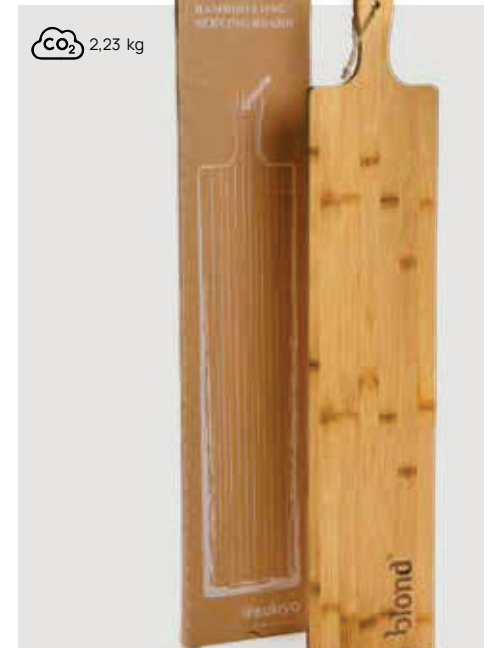

Ukiyo bamboo large serving board

Bamboo Size 75 x 15 x 1,5 cm Max. printsize 50 x 100mm
Printtechnique CO₂ engraving