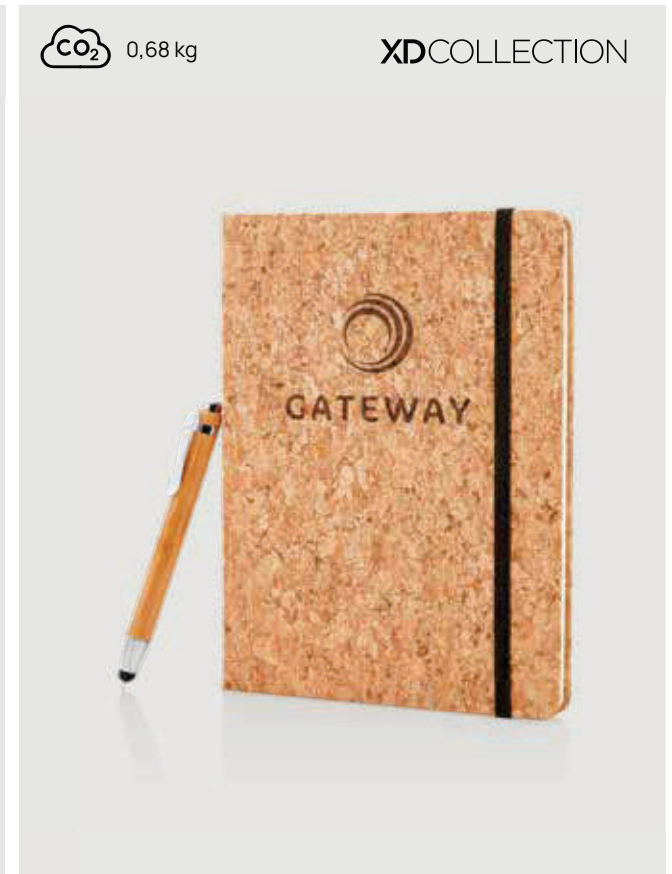

A5 Bamboo notebook & pen set

Bamboo • A5 size • Hardcover • Lined pages • 180 pages • White paper • 70 g/m² paper **Size** 18,8 x 13 x 1,5 cm **Max. printsize** 100 x 100mm
Printtechnique CO₂ engraving

CO₂ 0,68 kg

XDCOLLECTION