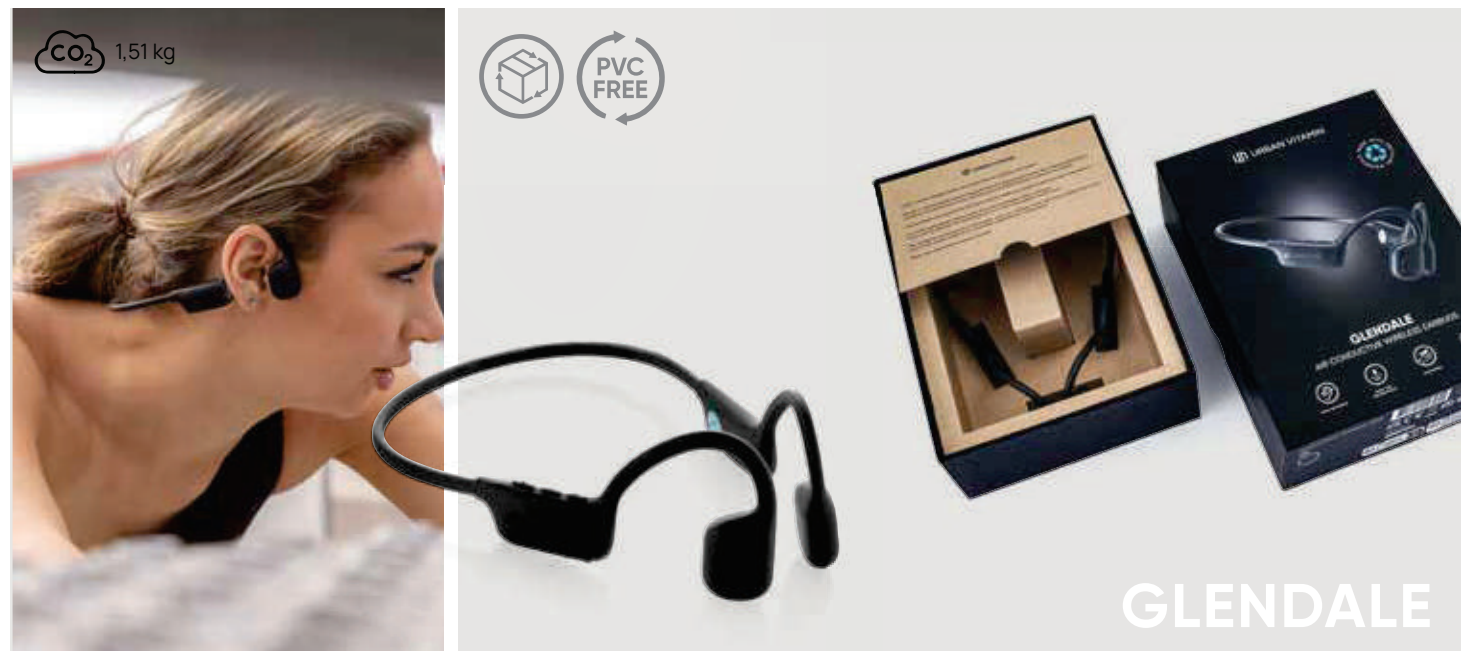

P329.491

Urban Vitamin Palo Alto RCS rplastic headphone

Recycled ABS • Over ear • Charging time 3H •
Playing time 60H • BT version 5.3 • Type-C charging
connector(s) • Mic • Pick up • Operating distance 10M
• Pouch • Foldable **Size** 16,4 x 8 x 18,6 cm **Max. printsize**
30 x 40mm **Printtechnique** Pad print

This product contains 63% RCS certified recycled
ABS, CERTIFIED BY CONTROL UNION CU1162221

PALO ALTO

URBAN VITAMIN

P331.501

Urban Vitamin Glendale RCS rplastic air conductive headphone

Recycled Polycarbonate • Over ear • Charging time 2H
• Playing time 10H • BT version 5.3 • Type-C charging
connector(s) • Mic • Pick up • Operating distance 10M
• Waterproof level IPX 4 **Size** 14,2 x 10 x 4,8 cm **Max.**
printsize 25 x 10mm **Printtechnique** Pad print

This product contains 17% RCS certified recycled
polycarbonate, CERTIFIED BY CONTROL UNION
CU1162221

GLENDALE