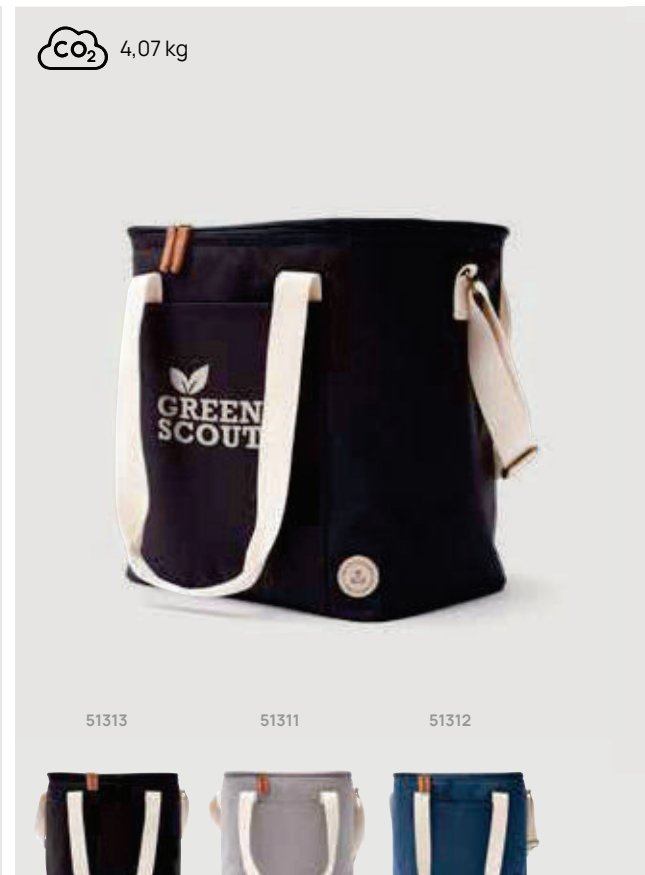

V5131

VINGA Sortino Cooler grande

Recycled polyethylene terephthalate • Volume 32L. **Size** 35 x 26 x 36 cm **Max. printsize** 150 x 150mm **Printtechnique** Screen transfer