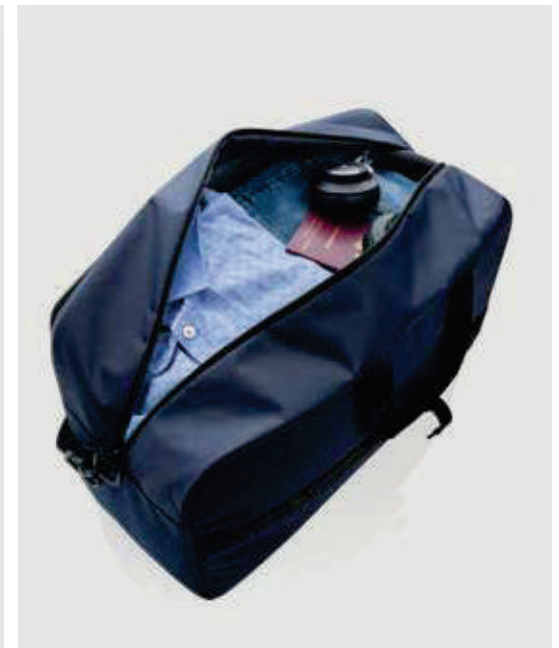

Armond AWARE™ RPET weekend duffel

Recycled polyethylene terephthalate • Volume 40L. • PVC free **Size** 55 x 23 x 32 cm **Max. printsize** 250 x 35mm **Print technique** Screen transfer