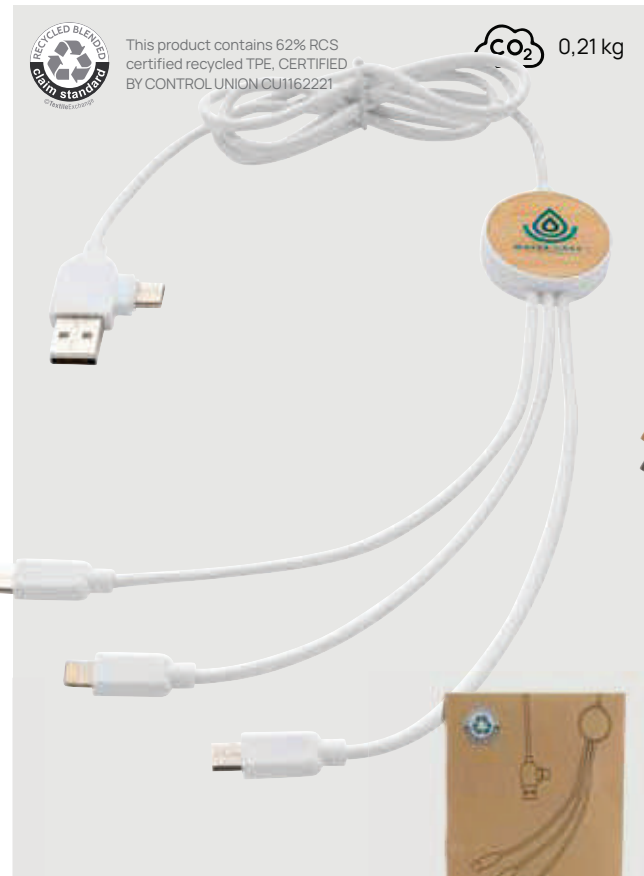

P302.463

RCS recycled plastic Ontario 6-in-1 cable

Recycled TPE • Max current 5V/2A • Lightning Output • Micro USB output • 120 cm charging cable • Type-C & USB-A charging connector(s) **Size** 120 x 3 x 2 cm **Max. printsize** 25 x 25mm
Printtechnique CO₂ engraving