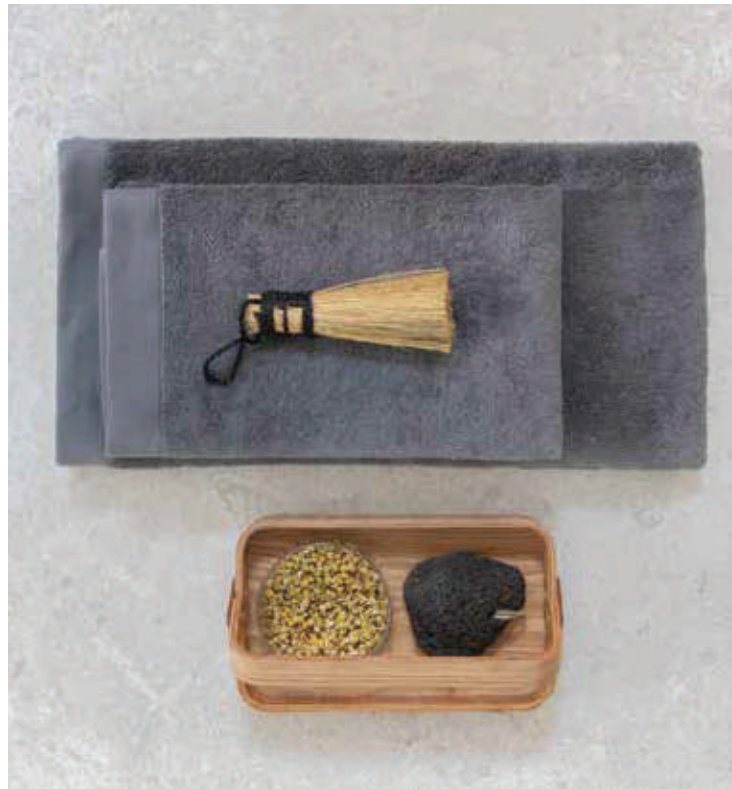

 1,66 kg

P265.24*  

Keychain CPR mask

Polypropylene **Size** 5,5 x 2 x 5 cm **Max. printsize** 35 x 10mm **Printtechnique** Pad print

 0,18 kg

Home & Living

Gifts for creating memories are a special way to show your love and care, as they provide thoughtful design that not only offers cherished moments but also helps you create lasting memories for life.