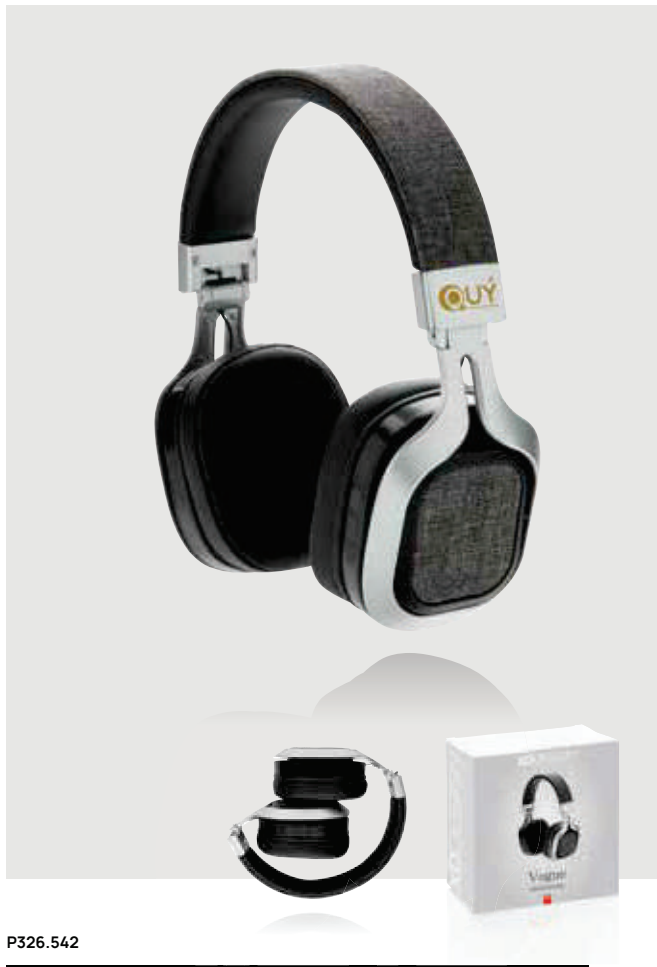

P326.271

P326.542

Vogue Headphone

Acrylonitril Butadien Styrene (ABS) • Over ear • Charging time 2H • Playing time 6H • BT version 4 • Micro USB charging connector(s) • Mic • Pick up • Operating distance 10M • Foldable **Size** 20,3 x 18,3 x 7,2 cm **Max. printsize** 25 x 15mm **Printtechnique** Pad print