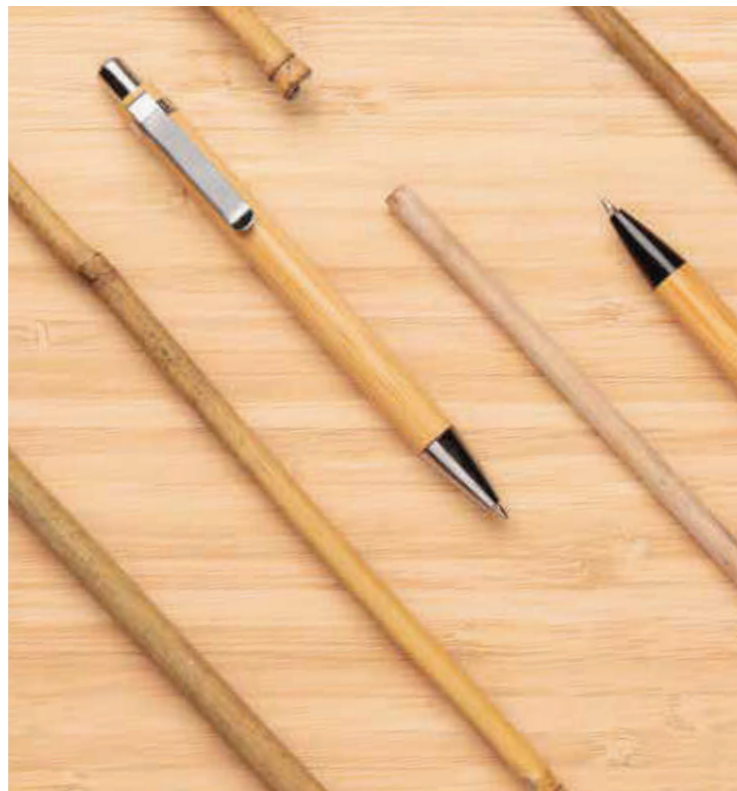

Writing instruments

Unlock your inner wordsmith with our ink-redible pens!
So many ideas just need a little bit of paper and a great pen!