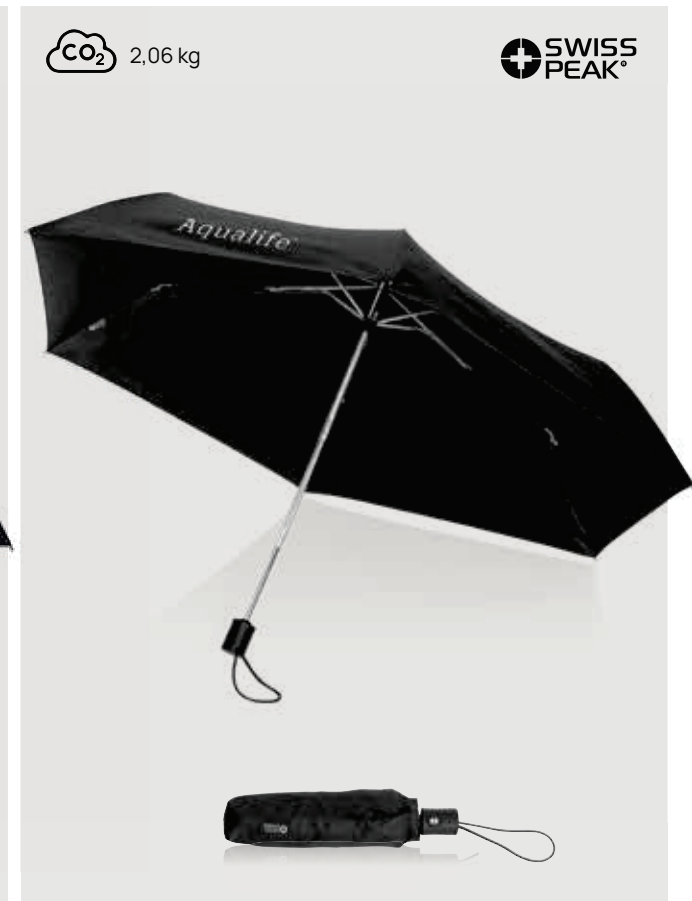

P850.321

SP Aware™ RPET Ultra-light full auto 20.5”umbrella

Recycled polyethylene terephthalate • Automatic Open/Close • Stormproof • Diameter 95cm **Size** 53 x ø 96 cm **Max. printsize** 200 x 120mm **Print technique** Screen transfer