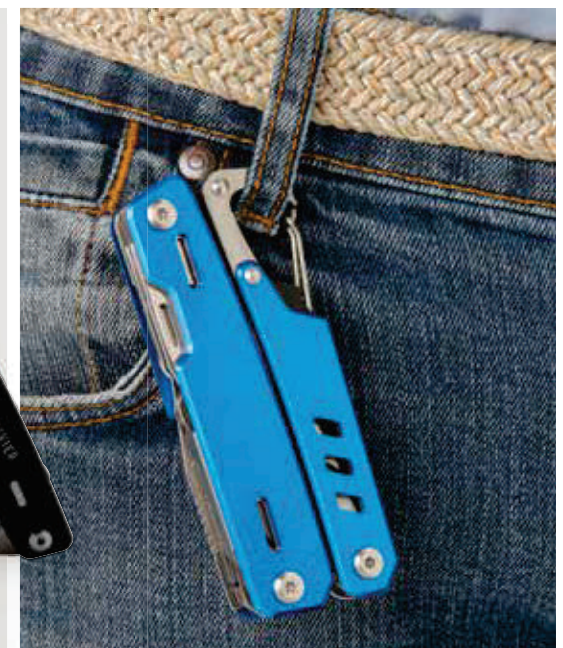

Solid multitool with carabiner

Aluminium Size 10,5 x 4,1 x 2,2cm Max. printsize 8 x 40mm Printtechnique Laser engraving