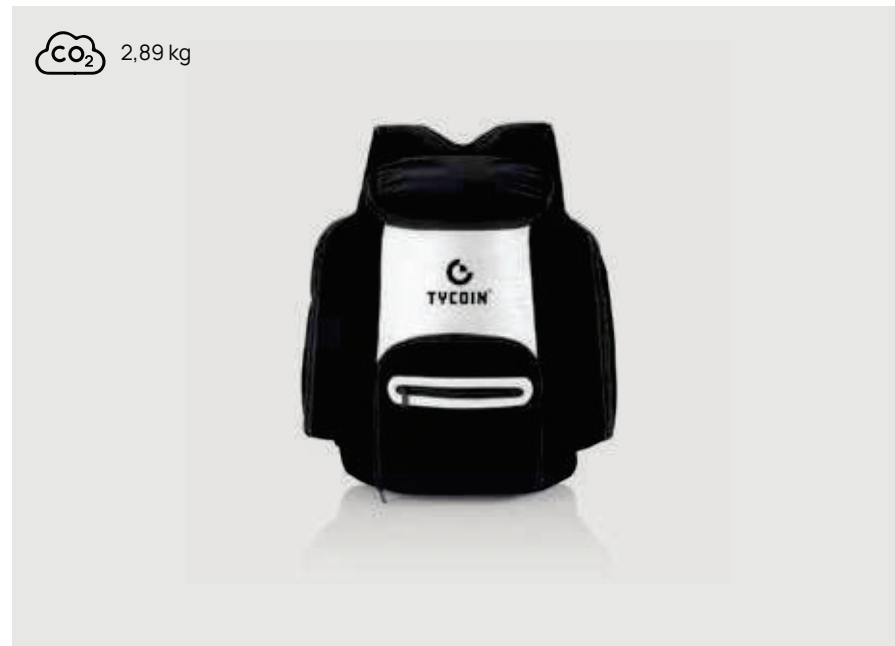

Polyester • Volume 10L. Size 22 x 15 x 38 cm **Max.**
printsized 40 x 100mm **Printtechnique** Screen transfer

 1,28 kg

P733.181

Cooler backpack

Polyester • Volume 21L. • PVC free **Size** 40 x 32 x 16,5
cm **Max.** printsized 140 x 120mm **Printtechnique** Screen
transfer