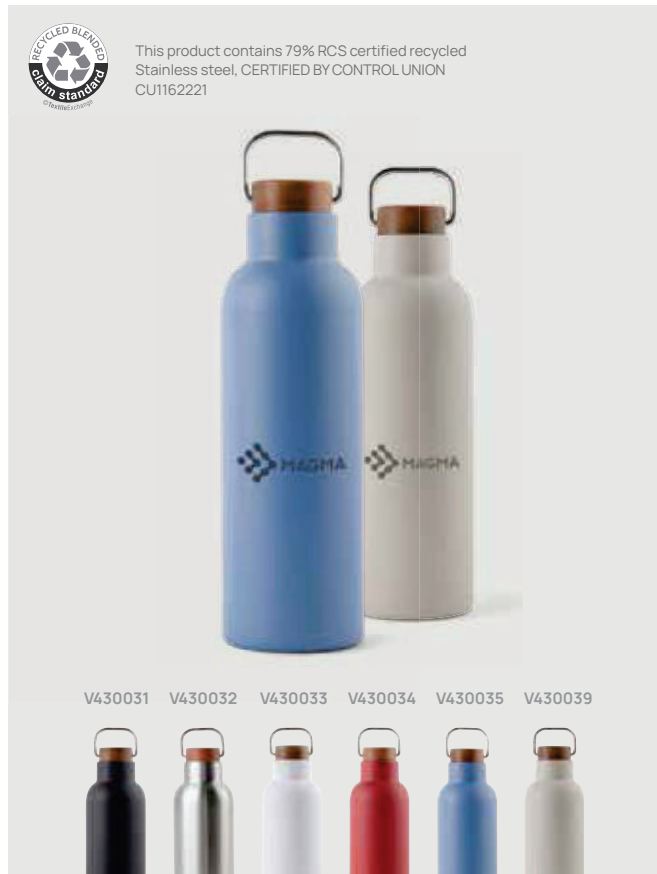

V43003

new

VINGA **Ciro** RCS recycled vacuum bottle 800ml

Recycled Stainless steel • Volume 0,8L. • Spillproof • Vacuum insulation • Keeps warm for 5 hours • Keep cool for 15 hours • Carry handle **Size** 24,8 x ø 8 cm **Max. printsize** 30 x 80mm **Printtechnique** Pad print