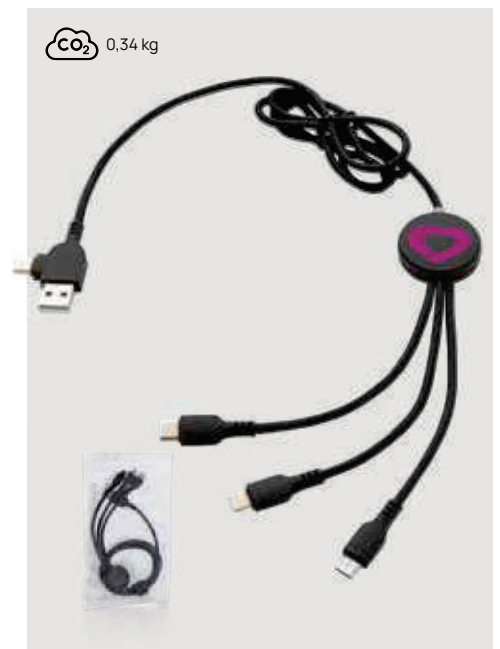

P302.22* **1** *3

3-in-1 retractable cable

Acrylonitril Butadien Styrene (ABS) • Max current 5V/2A - 9V/2A • Supports Carplay & Android Auto • Lightning Output • Micro USB output • 100 cm charging cable • USB-A charging connector(s) • Fast charge • Sync function **Size** 13 x 4 x 1,5 cm **Max. printsize** 25 x 15mm **Printtechnique** Pad print

CO₂ 0,29 kg

P302.232

3-in-1 braided cable

Nylon • Max current 5V/2A (10W) • Lightning Output • Micro USB output • 120 cm charging cable • Type-C & USB-A charging connector(s) **Size** 124 x ø 0,5 cm **Max. printsize** 23 x 8mm **Printtechnique** Pad print

CO₂ 0,24 kg

P302.07* **1** *3 *4

4-in-1 cable with carabiner clip

Acrylonitril Butadien Styrene (ABS) • Max current 2.1A • Lightning Output • Micro USB output • 10 cm charging cable • Type-C charging connector(s) **Size** 18 x 3 x 1 cm **Max. printsize** 15 x 25mm **Printtechnique** Pad print

CO₂ 0,47 kg

P302.391

Light up logo 6-in-1 cable

Acrylonitril Butadien Styrene (ABS) • Max current 5V/2A • Lightning Output • Micro USB output • 120 cm charging cable • Type-C & USB-A charging connector(s) **Size** 120 x 1 x ø 3 cm **Max. printsize** 25 x 25mm **Printtechnique** Laser engraving

CO₂ 0,34 kg