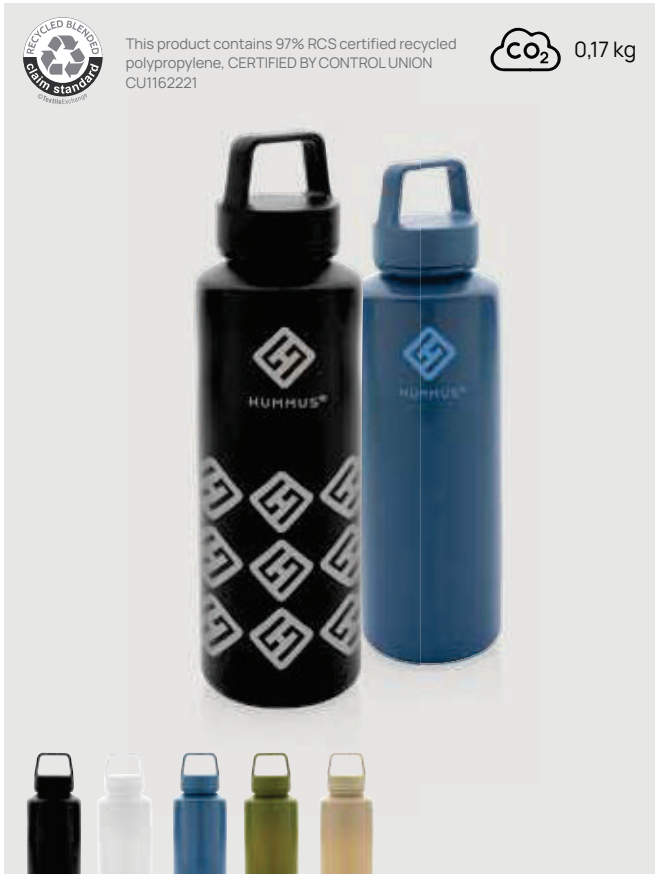

P435.01* *1 *3 *5 *7 *9

RCS certified recycled PP water bottle with handle

Recycled Polypropylene • Volume 0,5L. • Leak proof • No insulation
• Carry loop **Size** 22,5 x ø 6,6 cm **Max. printsize** 210 x 150mm
Printtechnique Digital print round