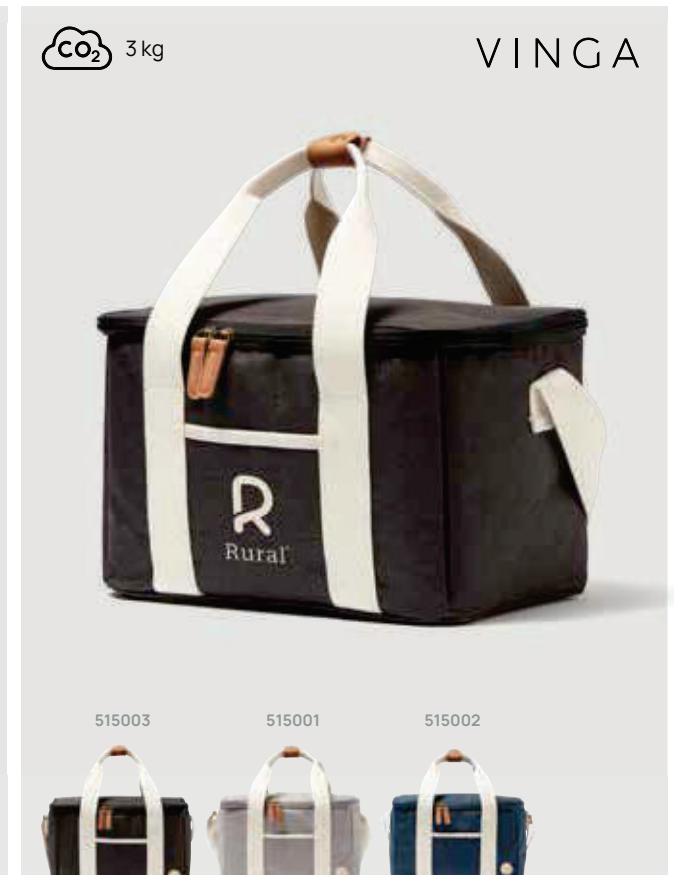

V5150

VINGA Sortino City cooler

Recycled polyethylene terephthalate • Volume 14L. **Size** 32 x 21 x 21 cm **Max. printsize** 70 x 60mm **Printtechnique** Screen transfer