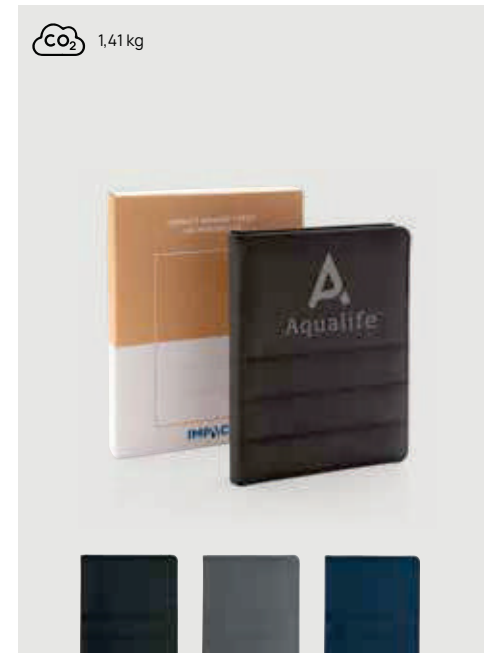

Impact AWARE™ RPET A5 notebook

Recycled polyethylene terephthalate • A5 size • Hardcover • Lined pages • 128 pages • Cream paper • 80 g/m2 paper **Size** 22,2 x 17,2 x 2,1 cm **Max. printsize** 100 x 80mm **Printtechnique** Screen transfer

1,41 kg