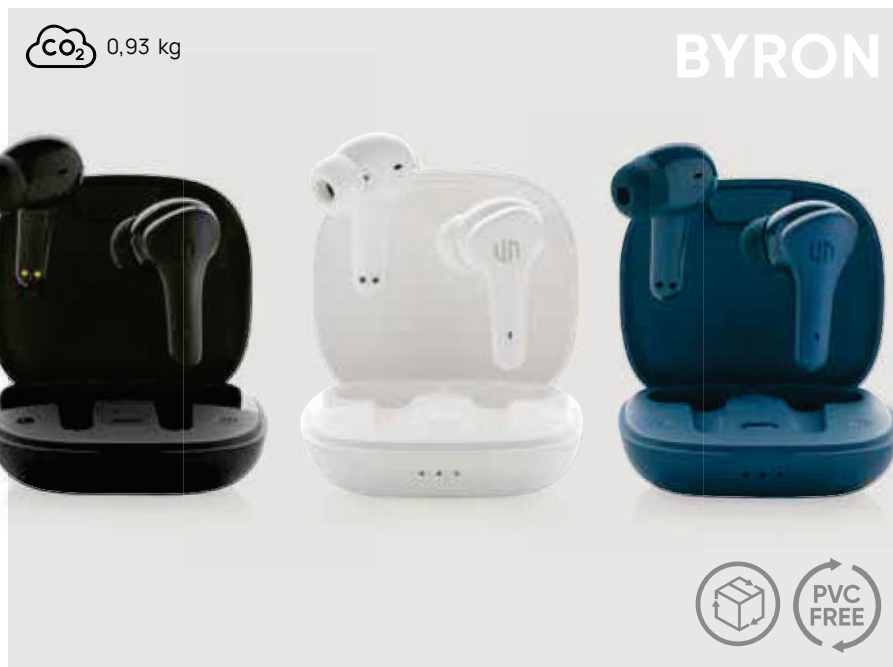

Urban Vitamin Byron ENC earbuds

Acrylonitril Butadien Styrene (ABS) • Charging time 2H • Playing time 5H • BT version 5.1 • Type-C charging connector(s) • Mic • Pick up • Touch function • Operating distance 10M • ANC up to -25dB • Earbuds batteries capacity 40mAh • Including spare ear tips • Waterproof level IPX 4 **Size** 6 x 5,3 x 2,6 cm **Max. printsize** 35 x 25mm **Printtechnique** Pad print