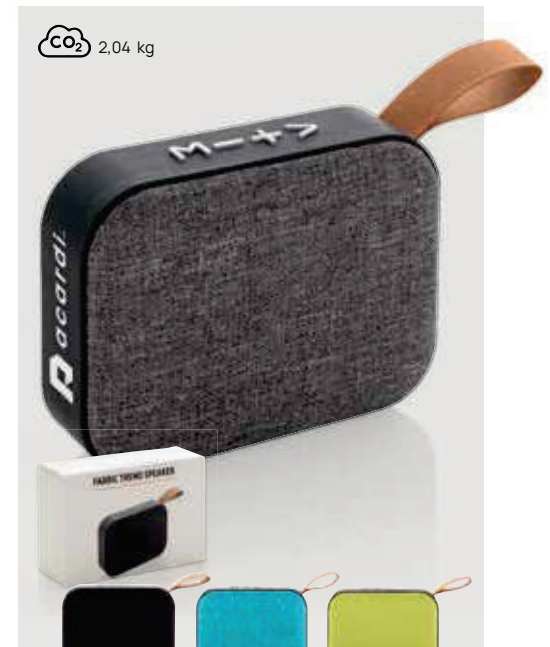

Fabric trend speaker

Acrylonitril Butadien Styrene (ABS) • 3W • BT version 5 • Charging time 2H • Playing time 3H • Micro USB charging connector(s) • Mic • Pick up • Operating distance 10M • Carry loop **Size** 11,5 x 8,5 x 3,5 cm **Max. printsize** 15 x 40mm **Printtechnique** Pad print