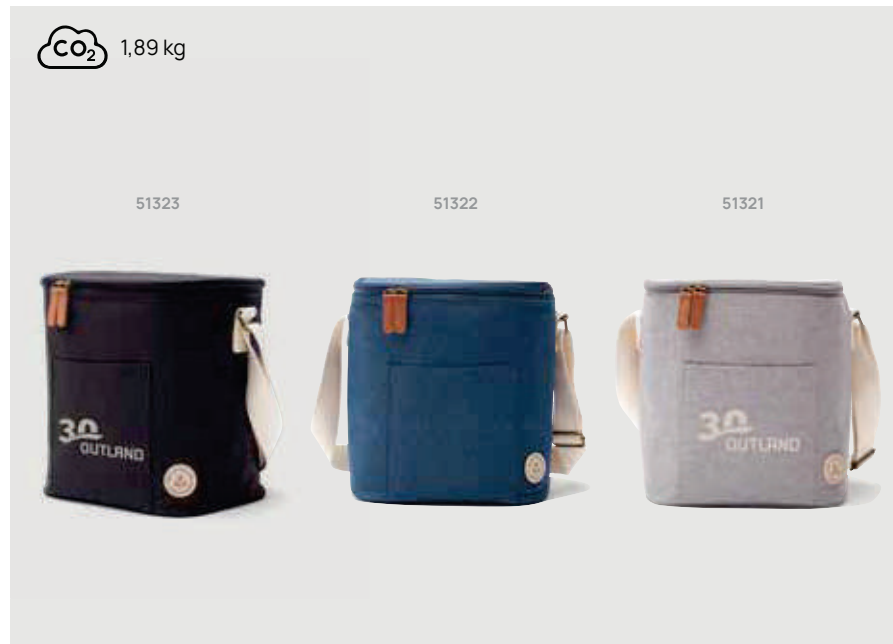

VINGA Sortino Cooler bag

Recycled polyethylene terephthalate • Volume 12L. Size 23 x 20 x 27 cm **Max. printsize** 100 x 100mm **Printtechnique** Screen transfer