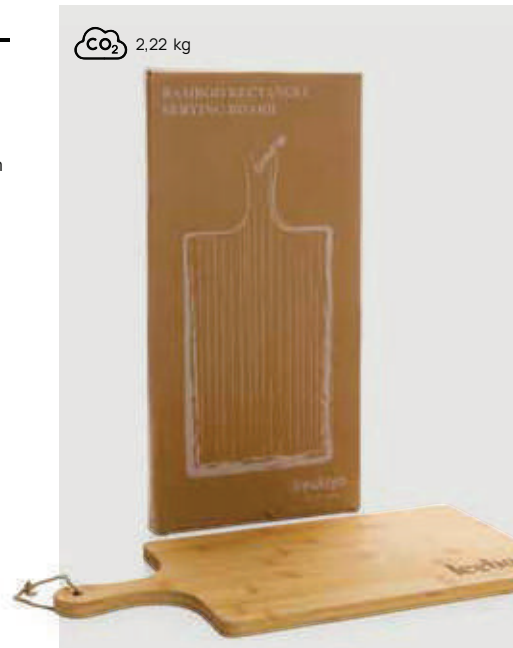

P261.059

Ukiyo bamboo cutting board

Bamboo Size 40 x 30 x 1,5 cm Max. printsize 50 x 100mm
Printtechnique CO₂ engraving

P261.039

Ukiyo bamboo rectangle serving board

Bamboo Size 49 x 24 x 1,5 cm Max. printsize 50 x 100mm
Printtechnique CO₂ engraving