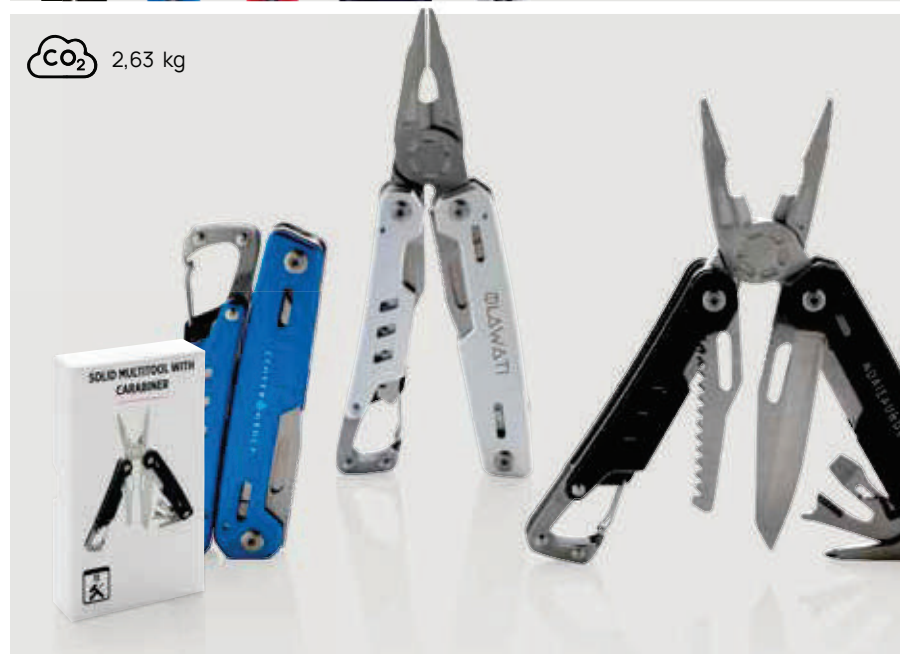

Solid multitool with carabiner

Aluminium Size 10,5 x 4,1 x 2,2cm Max. printsize 8 x 40mm Printtechnique Laser engraving