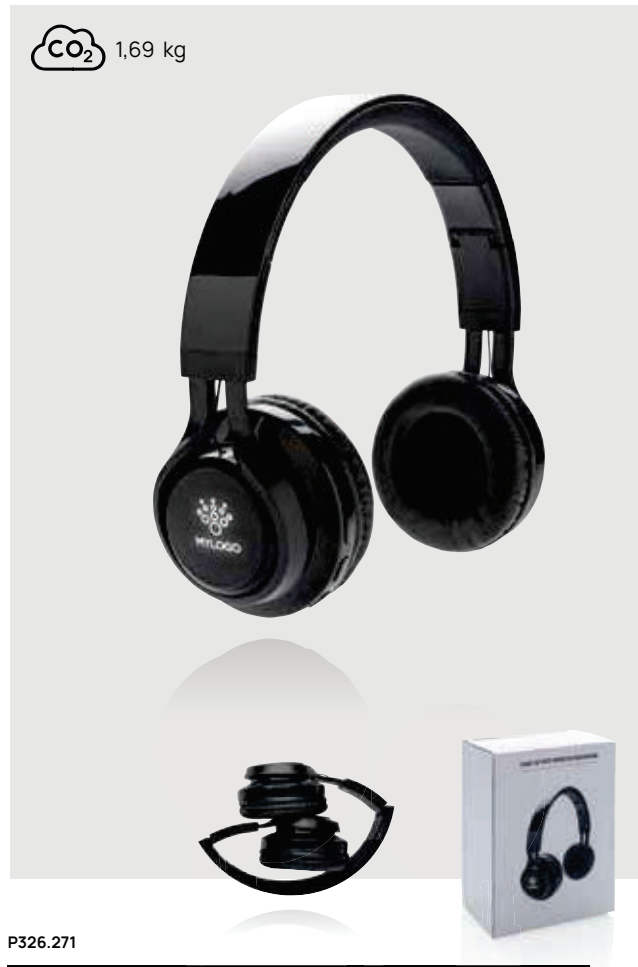

P326.542

Vogue Headphone

Acrylonitril Butadien Styrene (ABS) • Over ear • Charging time 2H • Playing time 6H • BT version 4 • Micro USB charging connector(s) • Mic • Pick up • Operating distance 10M • Foldable **Size** 20,3 x 18,3 x 7,2 cm **Max. printsize** 25 x 15mm **Printtechnique** Pad print