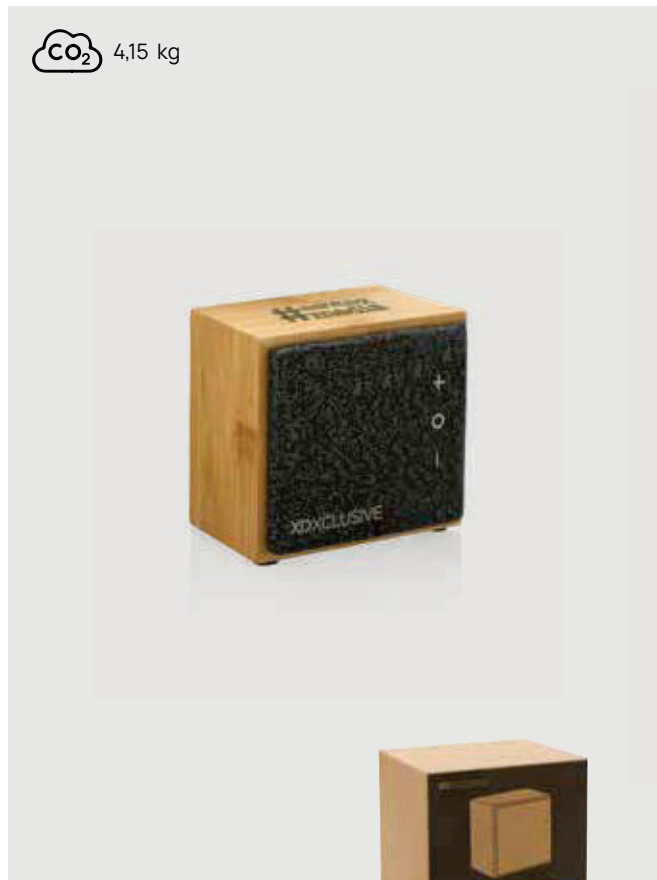

P329.639

Wynn 5W bamboo wireless speaker

FSC® bamboo • 5W • BT version 5.1 • Charging time 2H • Playing time 6H • Type-C charging connector(s) • Mic • Pick up • Operating distance 10M **Size** 8,7 x 7,9 x 8,3 cm **Max. printsize** 75 x 60mm **Printtechnique** CO₂ engraving