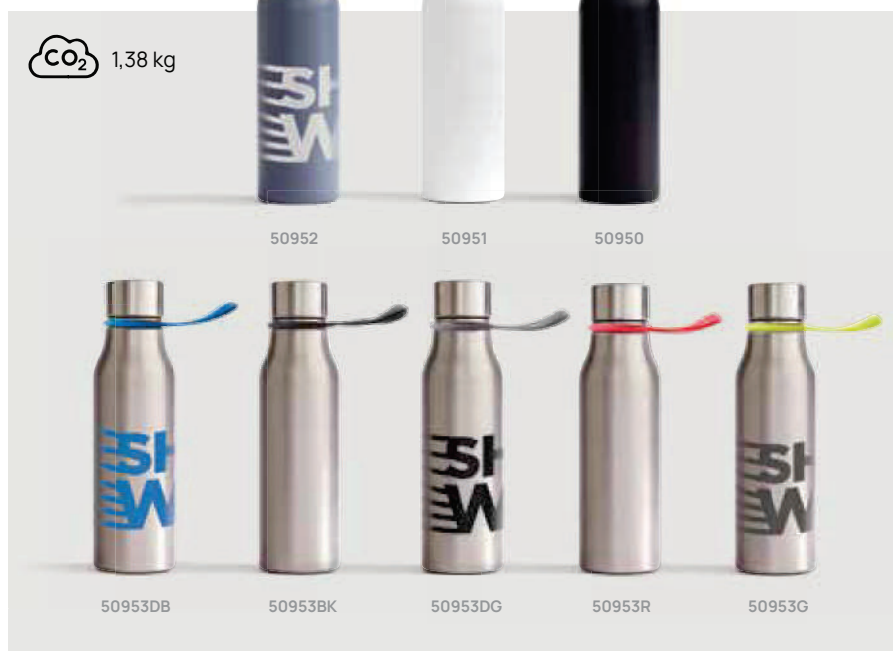

VINGA Lean Thermo Bottle

Stainless steel • Volume 0,45L • Leak proof • Vacuum insulation • Keeps warm for 5 hours • Keep cool for 15 hours • Carry handle
 Size 23 x ø 6,5 cm Max. printsize 208 x 140mm Printtechnique Digital print round