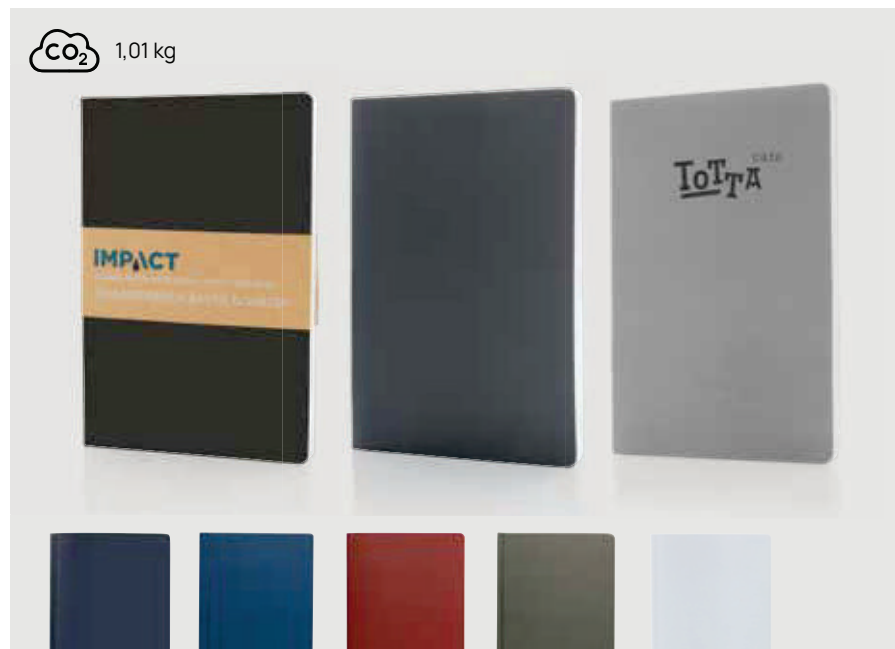

Impact softcover stone paper notebook A5

Stone paper • A5 size • Softcover • Lined pages • 128 pages • White paper • 170 g/m2 paper **Size** 21,1 x 14,1 x 1,1 cm **Max. printsize** 80 x 40mm **Printtechnique** Pad print