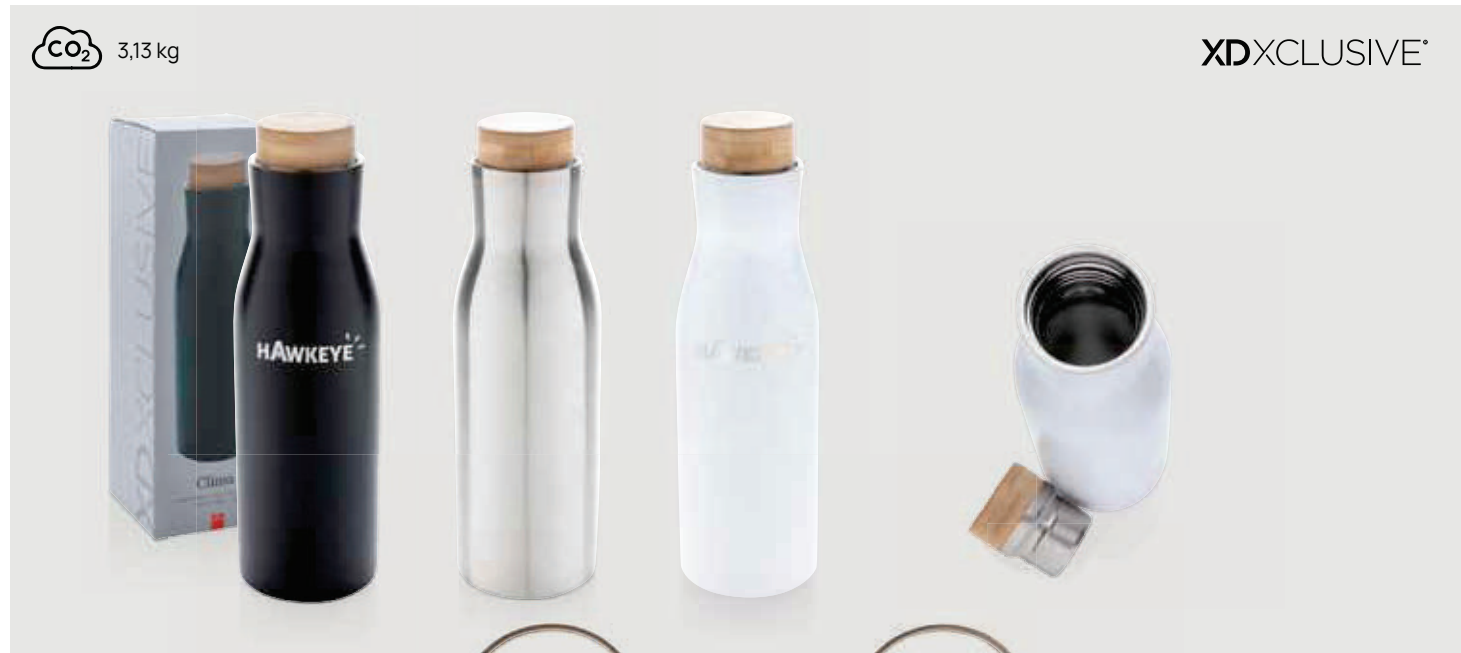

This product contains 96% RCS certified recycled polypropylene, CERTIFIED BY CONTROL UNION CU1162221

CO₂ 1,21 kg

P436.61* 1 2 3

Clima leakproof vacuum bottle with steel lid

Stainless steel • Volume 0,5L. • Leak proof • Vacuum insulation • Keeps warm for 5 hours • Keep cool for 15 hours **Size** 23,2 x ø 7,2 cm **Max. printsize** 30 x 100mm **Printtechnique** Laser engraving