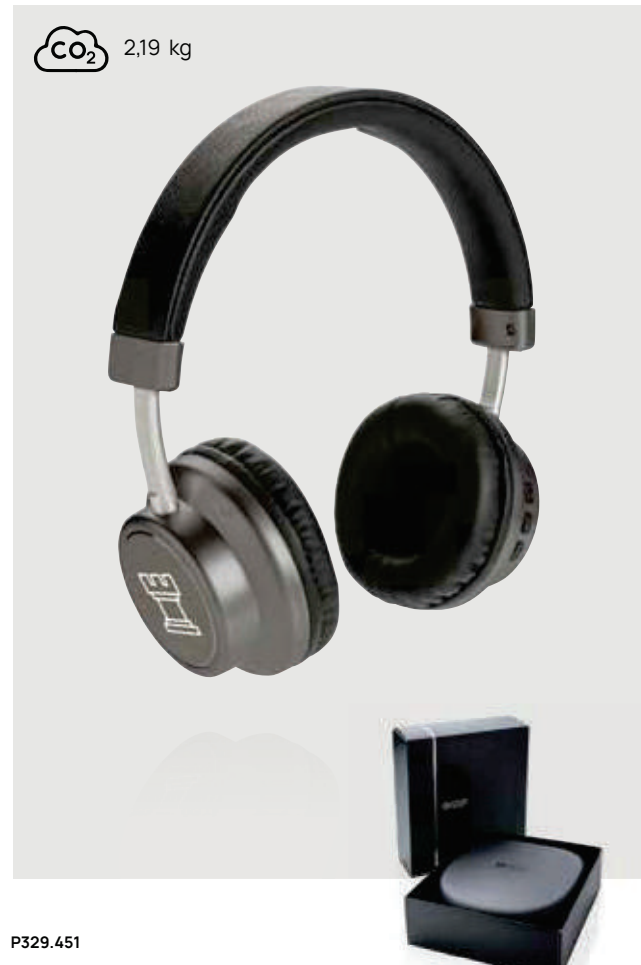

P328.141

P329.451

Swiss Peak wireless headphone V3

Aluminium • On ear • Charging time 2H • Playing time 11H • BT version 5.0 • Micro USB charging connector(s) • Mic • Pick up • Operating distance 10M • Pouch **Size** 19,3 x 19,3 x 3,5 cm **Max. printsize** 35 x 35mm **Printtechnique** Pad print