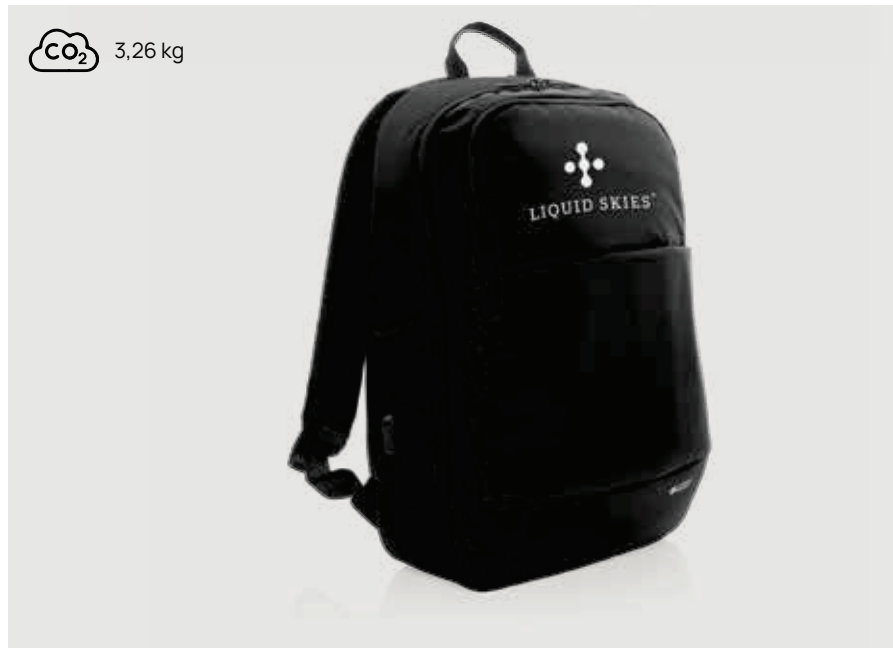

Swiss Peak AWARE™ modern 15.6" laptop backpack

Recycled polyethylene terephthalate • Volume 18L • Laptop/Tablet pocket size 15.6" • PVC free **Size** 13,5 x 30 x 45 cm **Max. printsize** 150 x 100mm **Print technique** Screen transfer