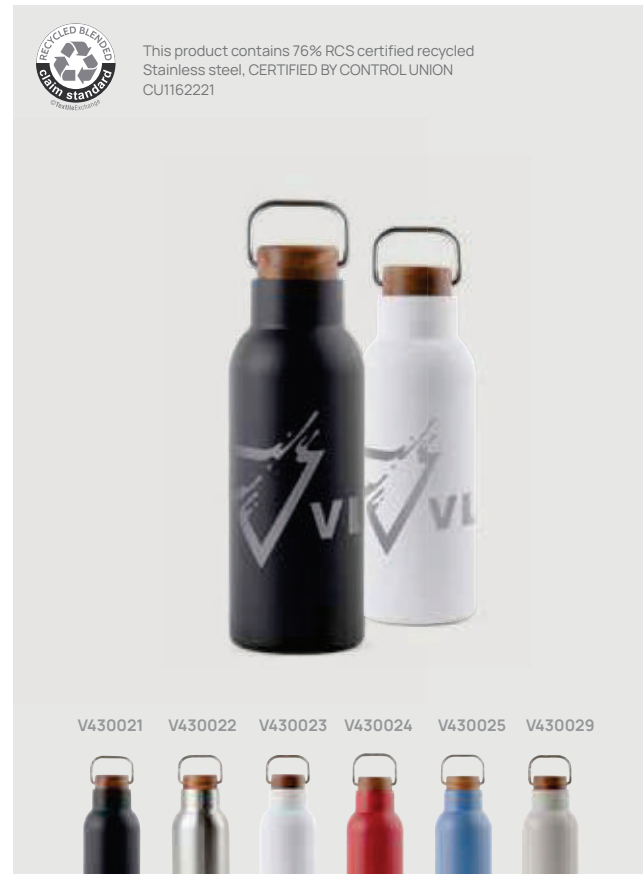

V43002

new

VINGA **Ciro** RCS recycled vacuum bottle 580ml

Recycled Stainless steel • Volume 0,58L. • Spillproof • Vacuum insulation • Keeps warm for 5 hours • Keep cool for 15 hours • Carry handle **Size** 22 x ø 7,5 cm **Max. printsize** 237 x 140mm **Printtechnique** Digital print round