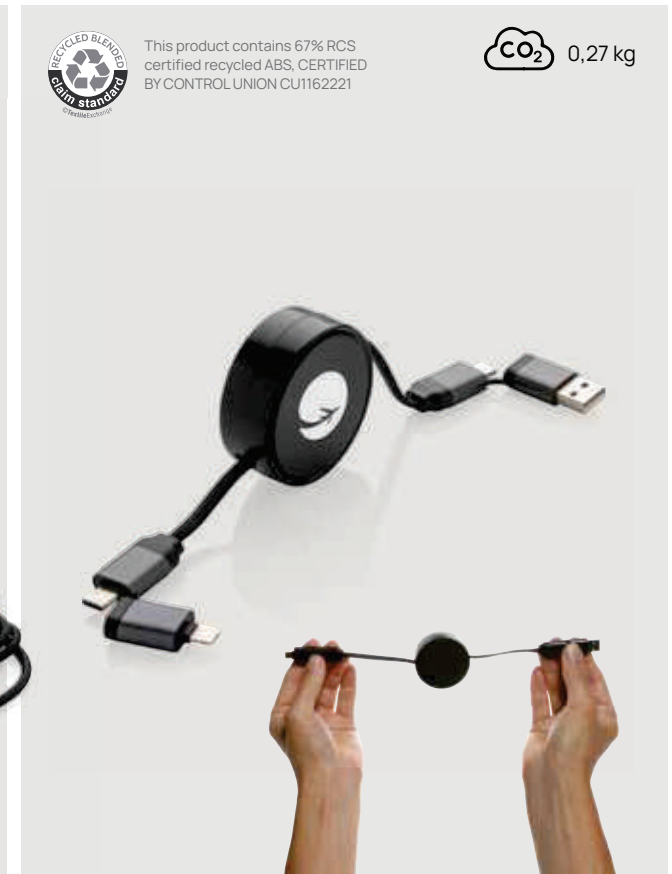

P302.752

Terra RCS recycled aluminium retractable 6-in-1 cable

Recycled ABS • Max current 20V/2.25A • Supports Carplay & Android Auto
• Lightning Output • Micro USB output • 100 charging cable • Type-C charging connector(s) • Fast charge • Sync function **Size 7 x 2,1 cm Max.** **printsiz**e 40 x 40mm **Printtechnique** Laser engraving

new