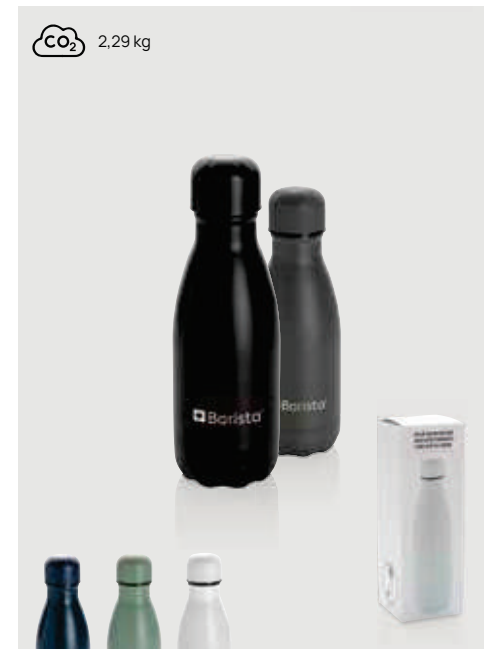

Solid colour vacuum stainless steel bottle 260ml

Stainless steel • Volume 0,26L. • Leak proof • Vacuum insulation • Keeps warm for 5 hours • Keep cool for 15 hours **Size** 20 x 6,7 x 20 x ø 6,7 cm **Max. printsize** 25 x 70mm **Printtechnique** Laser engraving