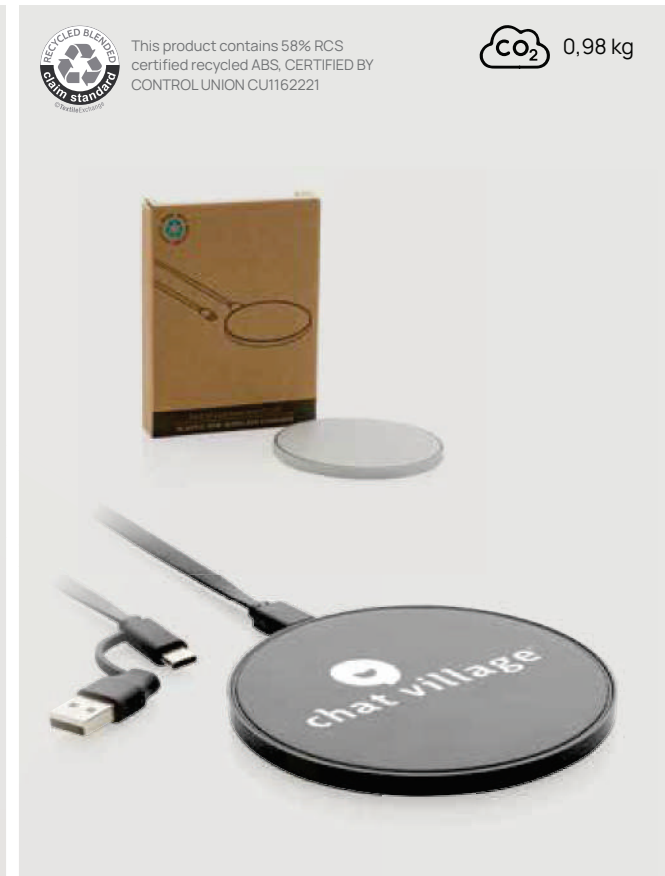

RECYCLED BLENDS
claim standard
This product contains 58% RCS certified recycled ABS, CERTIFIED BY CONTROL UNION CU1162221

CO₂ 0,98 kg

P308.389

Bamboo 15W wireless charger

FSC® bamboo • 15W charging power • Input(s) speed 9V/2A • 1 wireless charging coil(s) • Type-C charging connector(s) • 150 cm charging cable **Size** 1 x ø 9,2 cm **Max. printsize** 75 x 75mm **Printtechnique** CO₂ engraving

P308.43* 1 *3

RCS recycled plastic 15W Wireless fast charger

Recycled ABS • 10W charging power • Input(s) speed 9V/2A • 1 wireless charging coil(s) • Type-C charging connector(s) • 120 cm charging cable **Size** 0,6 x ø 10 cm **Max. printsize** 50 x 50mm **Printtechnique** Pad print

P308.66* 1 *3

RCS standard recycled plastic 10W wireless charger

Recycled ABS • 10W charging power • Input(s) speed 9V/1.5A • 1 wireless charging coil(s) • Type-C charging connector(s) • 150 cm charging cable **Size** 0,7 x ø 10,1 cm **Max. printsize** 70 x 70mm **Printtechnique** Pad print