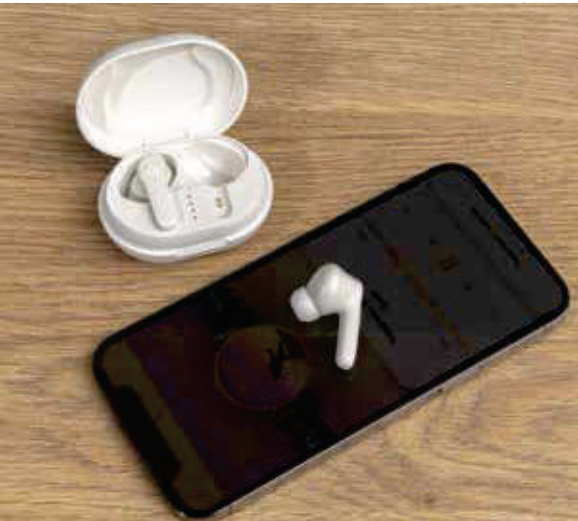

P329.67* 11 *3

RCS standard recycled plastic TWS earbuds

Recycled ABS • Charging time 2H • Playing time 4H • BT version 5.0
• Type-C charging connector(s) • Mic • Pick up • Touch function
• Operating distance 10M • Earbuds batteries capacity 40mAh
Including spare ear tips **Size** 6,5 x 4,8 x 3,3 cm **Max. printsize** 30 x 20mm
Printtechnique Pad print

This product contains 67% RCS certified recycled ABS, CERTIFIED BY CONTROL UNION CU1162221

XDCOLLECTION

CO₂ 0,57 kg