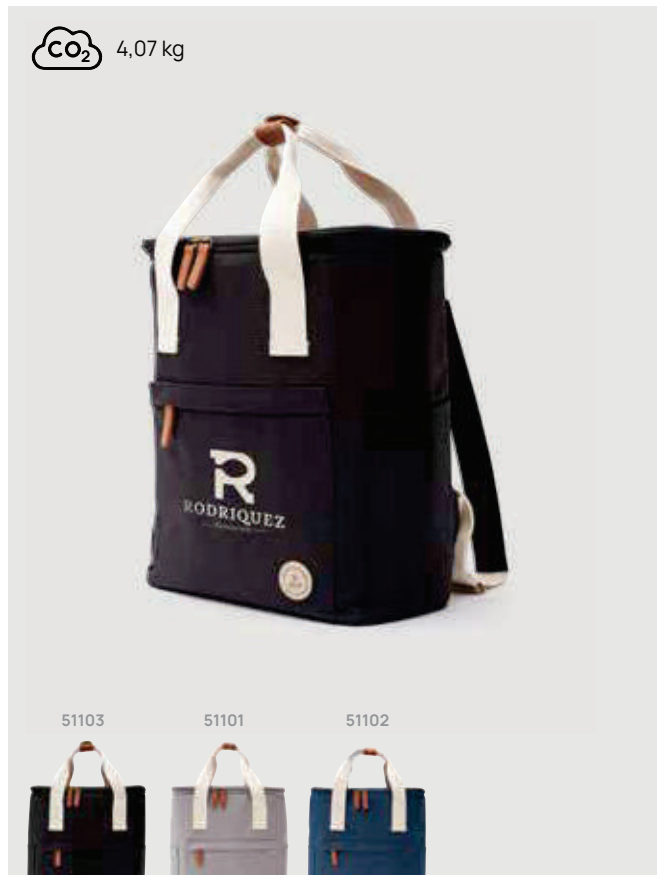

V5110

VINGA Sortino Trail cooler backpack

Recycled polyethylene terephthalate • Volume 19L. **Size** 30,5 x 15 x 36 cm **Max. printsize** 120 x 80mm **Printtechnique** Screen transfer