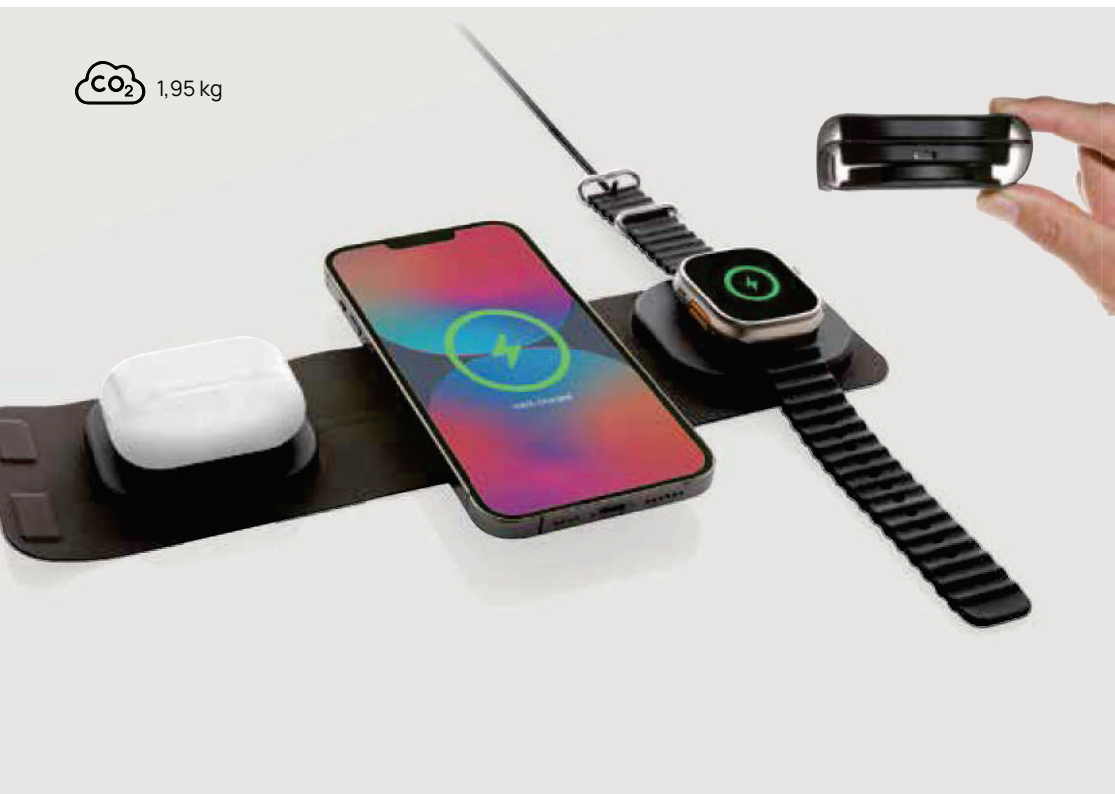

Swiss Peak RCS rplastic 3-in-1 wireless 15W travel charger

CO₂ 1.95 kg

P308.531

Recycled ABS • 15W charging power • Input(s) speed 9V/3A • 3 wireless charging coil(s) • Type-C charging connector(s) • 30 cm charging cable **Size** 8 x 8,5 x 2,8 cm **Max. printsize** 35 x 35mm **Printtechnique** Pad print

This product contains 38% RCS certified recycled ABS, CERTIFIED BY CONTROL UNION CU1162221