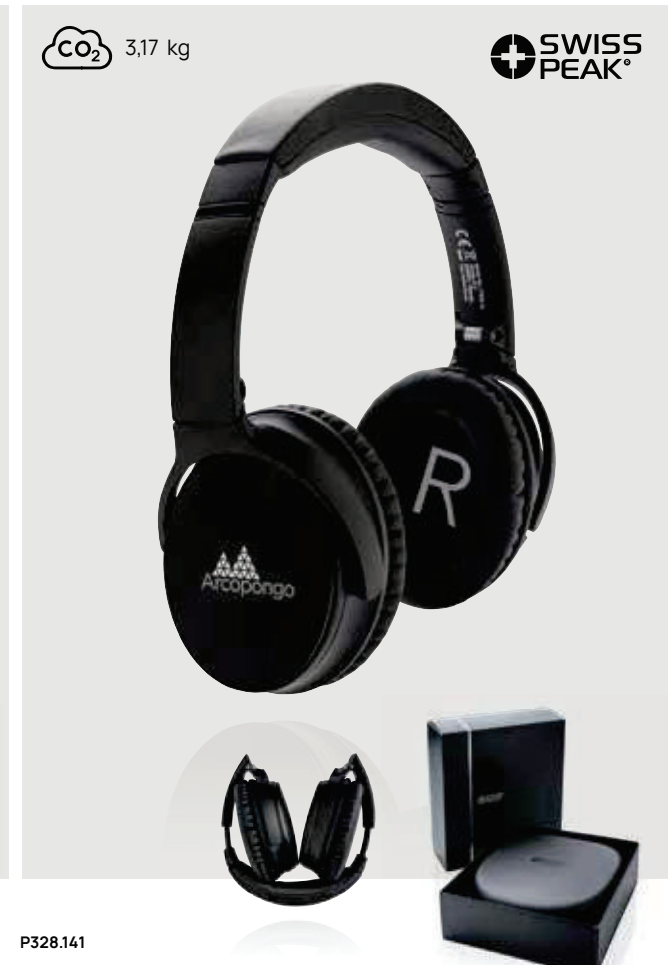

P328.141

Swiss Peak ANC headphone

Acrylonitril Butadien Styrene (ABS) • Over ear • Charging time 2H • Playing time 14H • BT version 4.2 • Micro USB charging connector(s) • Mic • Pick up • Operating distance 10M • Pouch • Foldable • ANC up to -23dB **Size** 19,4 x 17,7 x 8,7 cm **Max. printsize** 30 x 50mm **Printtechnique** Pad print