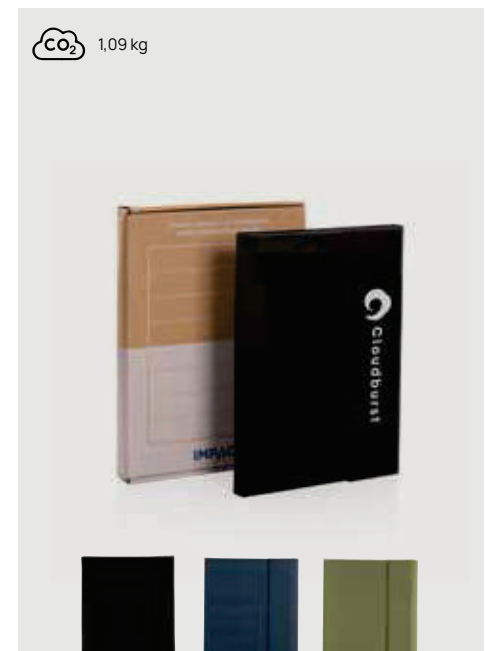

Impact Aware™ A5 notebook with magnetic closure

Recycled polyethylene terephthalate • A5 size • Softcover • Lined pages • 128 pages • Cream paper • 80 g/m2 paper **Size** 23 x 17 x 2,5 cm **Max. printsize** 80 x 15mm **Printtechnique** Screen transfer

1,09 kg