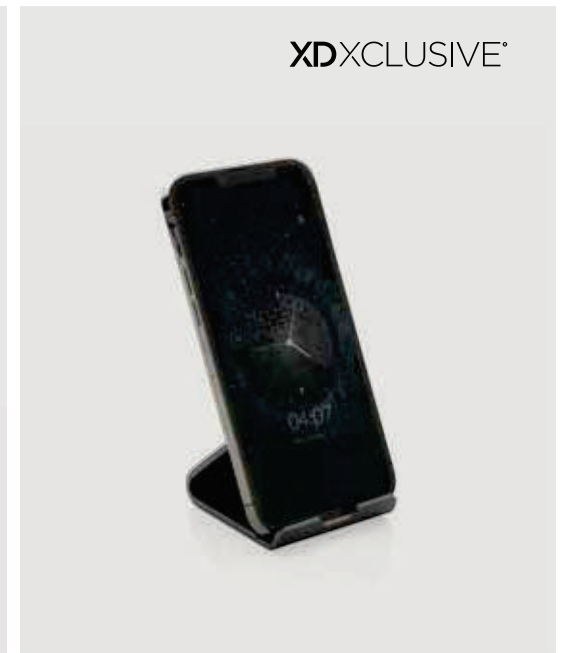

This product contains 99% RCS certified recycled aluminium, CERTIFIED BY CONTROL UNION CU1162221

CO₂ 0,53 kg

CO₂ 1,4 kg

CO₂ 0,77 kg

P324.190

1.000 mAh keychain powerbank

Aluminium • 4W • Charges your phone up to 1 time • USB output(s)
 • Type-C charging connector(s) • Charging indicator • Approved as carry-on luggage • Can charge other devices while it charges itself • Loads 1 device(s) simultaneously **Size** 1,2 x 3,6 x 5,4 cm **Max. printsize** 50 x 22mm **Printtechnique** Laser engraving