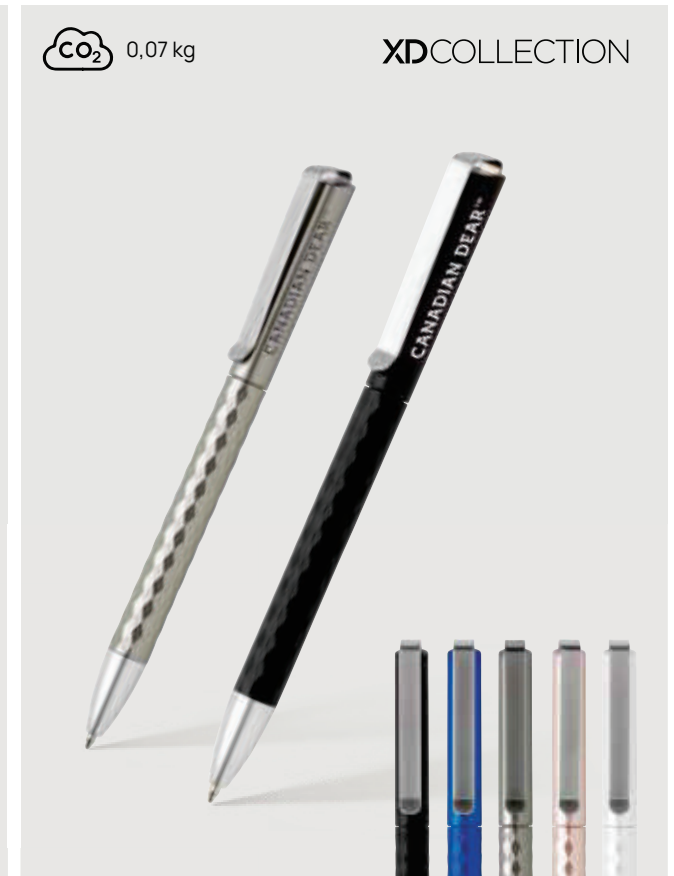

P610.93* *0 *1 *3 *5 *9

X3.1 pen

Acrylonitril Butadien Styrene (ABS) • With blue ink • Click mechanism • X20 refill type Size 14 x ø 1 cm Max. printsize 40 x 5mm Printtechnique Pad print