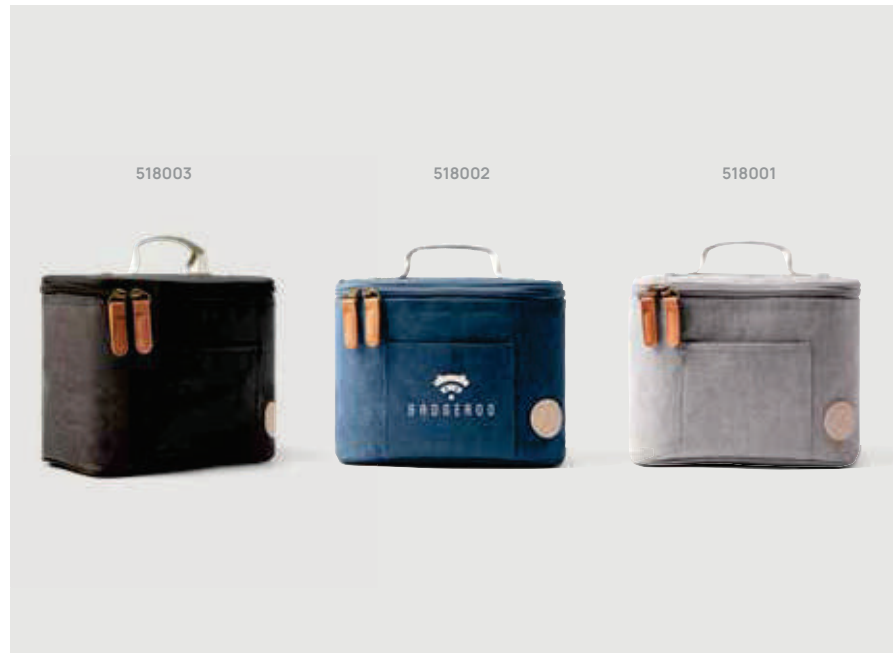

V5180

VINGA Sortino Bike bag

Recycled polyethylene terephthalate • Volume 4,5L. Size 21 x 17 x 12 cm **Max. printsize** 60 x 80mm **Printtechnique** Screen transfer