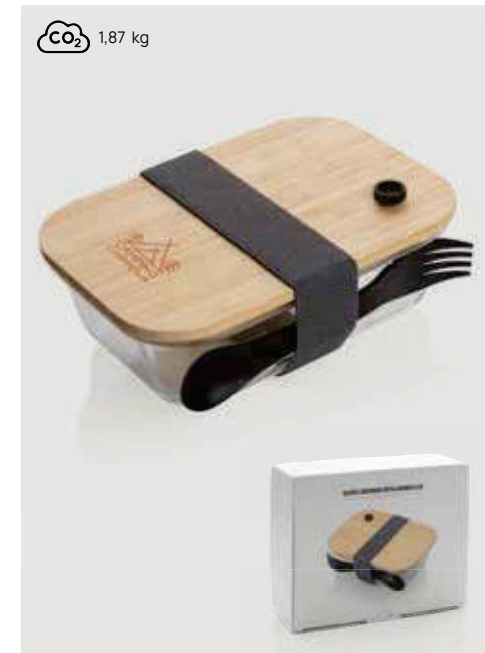

CO₂ 1,87 kg

P269.10* 1 *3

RCS RPP lunchbox with bamboo lid

Recycled Polypropylene **Size** 19 x 12 x 6 cm **Max. printsize** 60 x 90mm **Printtechnique** CO₂ engraving