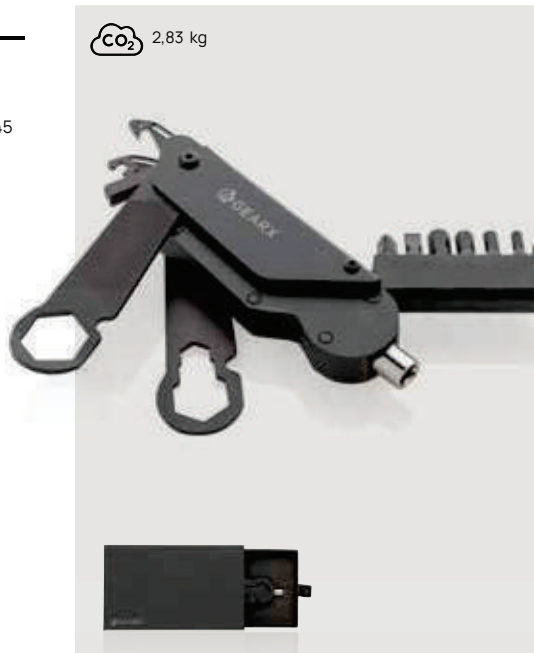

P221.241

Gear X bicycle tool

Stainless steel **Size** 10,9 x 3,5 x 2,2 cm **Max. printsize** 45 x 15mm **Printtechnique** Laser engraving

2,83 kg

P221.221

Gear X multifunctional knife

Stainless steel **Size** 9,8 x 2,6 x 1,7 cm **Max. printsize** 50 x 5mm **Printtechnique** Laser engraving