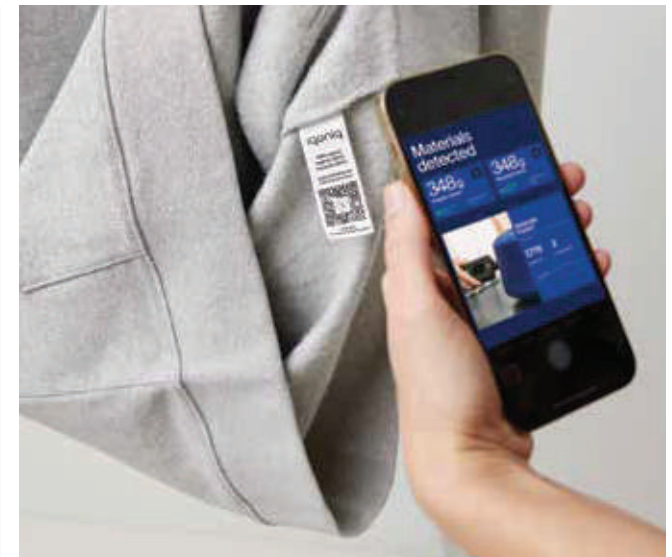

Made responsibly

As part of our continuous effort to improve working conditions in the supply chain, we ensure all our Iqoniq products are manufactured in production facilities with a valid social audit according to the amfori BSCI auditing framework and Code of Conduct. This framework upholds strict social standards in line with international conventions like the Universal Declaration of Human Rights and International Labour Organisation (ILO).

Water.org

Water.org is a global non-profit organisation working to bring water and sanitation to the world. Water.org believes water is the best investment the world can make to improve health, empower women, enable access to education, increase family income and change lives. Yet, 771 million people lack access to safe water. We support water.org by donating 2% of product proceeds of each product sold from the Iqoniq collection.

Fully traceable & block chain verification by AWARE™

How can you be sure that the sustainability claims we make are trustable? We aim to avoid greenwashing and prove that final products are made from sustainable materials.

Therefore we teamed up with Aware™, a traceability platform that makes data public to track and validate the end-to-end impact of sustainable textiles from origin to you. Powered by tracer and blockchain technologies

Digital Product Passport (DPP)

All Iqoniq products have an Aware™ Virtual ID that gives you complete transparency and the facts of your choices. The Aware™ blockchain application is making trusted impact data public and available for final consumers with a simple scan or QR code.

The data is directly from the makers of the products, the producers. All impact data and the complete journey of each garment are given.

**Goodbye, murky claims.
Hello, crystal clear impact facts!**