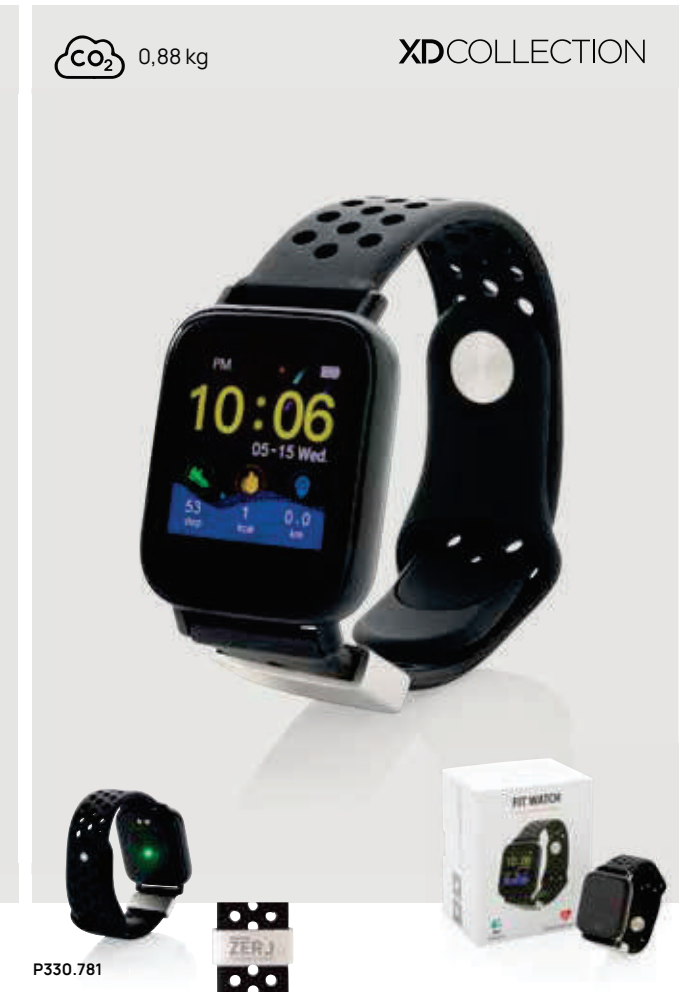

Fit watch

Acrylonitril Butadien Styrene (ABS) Size 25,5 x 3,1 x 1,1 cm Max. printsize 17 x 7mm Printtechnique Laser engraving