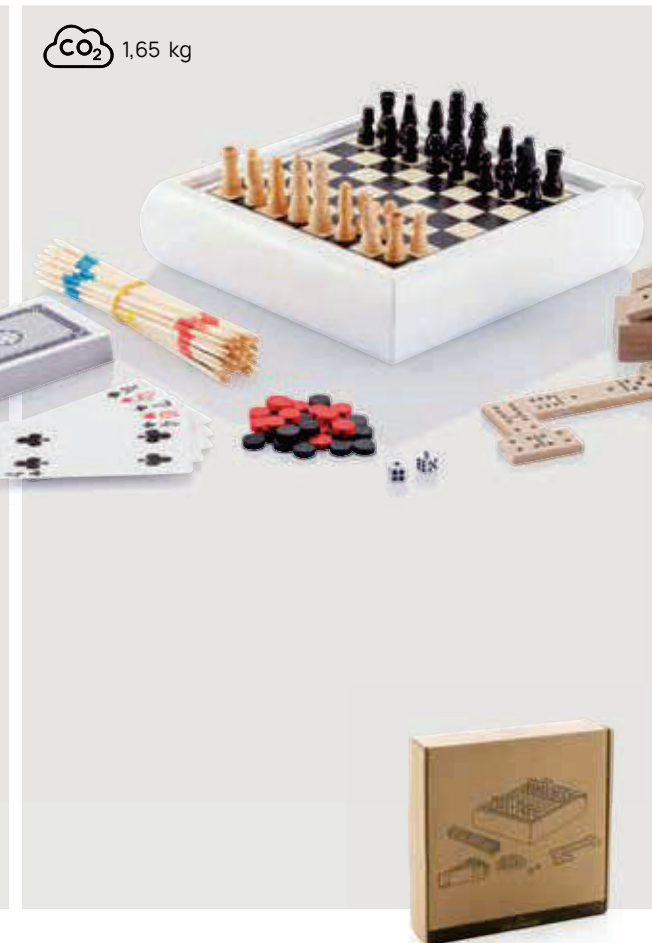

P940.253

5 in 1 game set

Wood **Size** 18,4 x 18,4 x 5 cm **Max. printsize** 80 x 40mm **Printtechnique** Pad print

CO₂ 1,07 kg

XDCOLLECTION