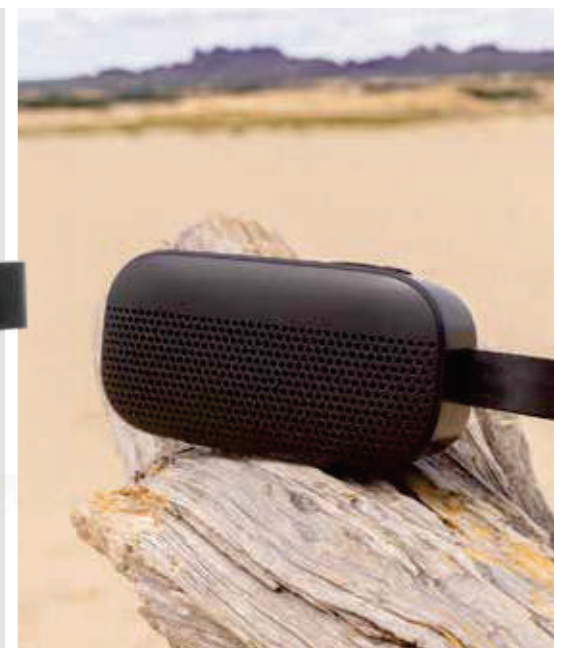

RCS recycled plastic Soundbox 5W speaker

Recycled ABS • 5W • BT version 5.3 • Charging time 3H
• Playing time 6H • Micro USB charging connector(s) • Mic
• Pick up • Operating distance 10M • Carry handle
• Waterproof level IPX 5 **Size** 15,8 x 7,4 x 4,1 cm **Max. printsize** 70 x 10mm **Printtechnique** Pad print

This product contains 36% RCS certified recycled ABS, CERTIFIED BY CONTROL UNION CU1162221

CO₂ 2,63 kg